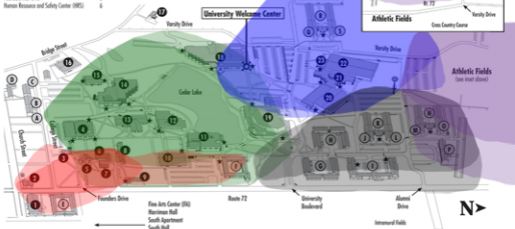

CEDARVILLE UNIVERSITY CAMPUS MAP

Academic, Administrative, and Athletic

Allied Hall (AI)	1	Miller Business Administration (MB)	13
Antisocial Hall (AH)	2	Patterson Hall (PH)	9
Apple Technology Resource Center (ATRC)	10	Service Center (SERV)	16
Colles Athletic Center (CAC)	20	Stevens Student Center (SSC)	18
CRJ Radio Network Center (CRJ)	3	Tyler Digital Communication Center (TYL)	4
Center for Biblical & Theological Studies (CBTS)	11	University Medical Services (UMS)	23
Centennial Library (LB)	12	Williams Hall (WH)	8
Colles Hall (CH)	7	Workop Hall (WHS)	17
Dean Ministry Center (DMC)	19		
Dolan Field House (DFH)	22		
Engineering, Nursing, Science Center (ENS)	14		
Engineering Projects Laboratory (EPL)	15		
Fitness Center (FIT)	21		
Founders Hall (FH)	5		
Human Resources and Safety Center (HRS)	6		

★ = Automatic Handicap Door

Residence Life

Bliss		Winters	
Book Hall	P	Fath Hall	E
Car Hall	C	Johnson Hall	M
Lowler Hall	G	Molloy Hall	F
Marshall Hall	B	McKinney Hall	J
McChesney Hall	L	Wagley Hall	Q
Palmer Hall	D	Perry Hall	H
Richard Hall	S	Winters Hall	I
Rogers Hall	A		
St. Clair Hall	O		

Residence Life Centers
Green Conference Center
Miller Conference Center
Younger Conference Center

University Welcome Center