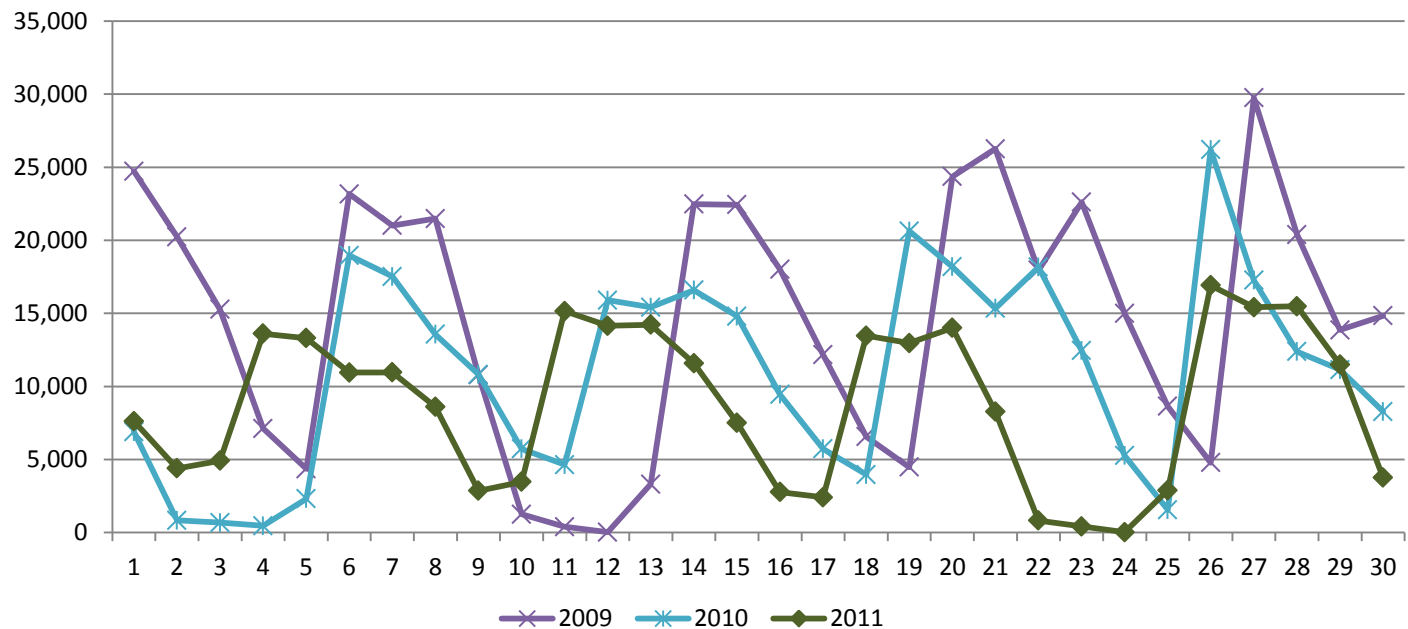

April Web Hits from CedarNet (access to off-campus sites)

The graph shows the number of Internet Web accesses ("hits") made from on-campus computers. Note that fetching a single Web page might produce several hits, depending on the number and type of embedded graphics.

	Total	Pct	Pct
	Count	Change	Change
			Two Yr
Total Web hits, April 2001	53,308,596		
Total Web hits, April 2002	67,719,414	27.03%	
Total Web hits, April 2003	111,016,950	63.94%	108.3%
Total Web hits, April 2004	161,933,709	45.86%	139.1%
Total Web hits, April 2005	178,642,316	10.32%	60.9%
Total Web hits, April 2006	213,178,465	19.33%	31.6%
Total Web hits, April 2007	320,598,865	50.39%	79.5%
Total Web hits, April 2008	358,022,159	11.67%	67.9%
Total Web hits, April 2009	380,727,949	6.34%	18.8%
Total Web hits, April 2010	474,212,795	24.55%	32.5%
Total Web hits, April 2011	572,958,443	20.82%	50.5%

April Incoming Email

Total incoming email volume, April 2011	10,532,370
Total incoming spam blocked, April 2011	9,128,471
Net incoming email, April 2011	1,403,899
Percent email not blocked	13.3%

	Total Count	Pct Change One Yr	Pct Change Two Yr
Total incoming email volume, April 2005	3,819,378		
Total incoming email volume, April 2006	4,478,749	17.3%	
Total incoming email volume, April 2007	10,808,251	141.3%	183.0%
Total incoming email volume, April 2008	43,896,678	306.1%	880.1%
Total incoming email volume, April 2009	36,621,543	-16.6%	238.8%
Total incoming email volume, April 2010	19,974,847	-45.5%	-54.5%
Total incoming email volume, April 2011	10,532,370	-47.3%	-71.2%

Pages Printed

	Total Count	Pct Change One Yr	Pct Change Two Yr
Total pages printed April 2006	351,487		
Total pages printed April 2007	418,405	19.0%	
Total pages printed April 2008	487,688	16.6%	38.7%
Total pages printed April 2009	437,674	-10.3%	4.6%
Total pages printed April 2010	331,051	-24.4%	-32.1%
Total pages printed April 2011	264,380	-20.1%	-39.6%