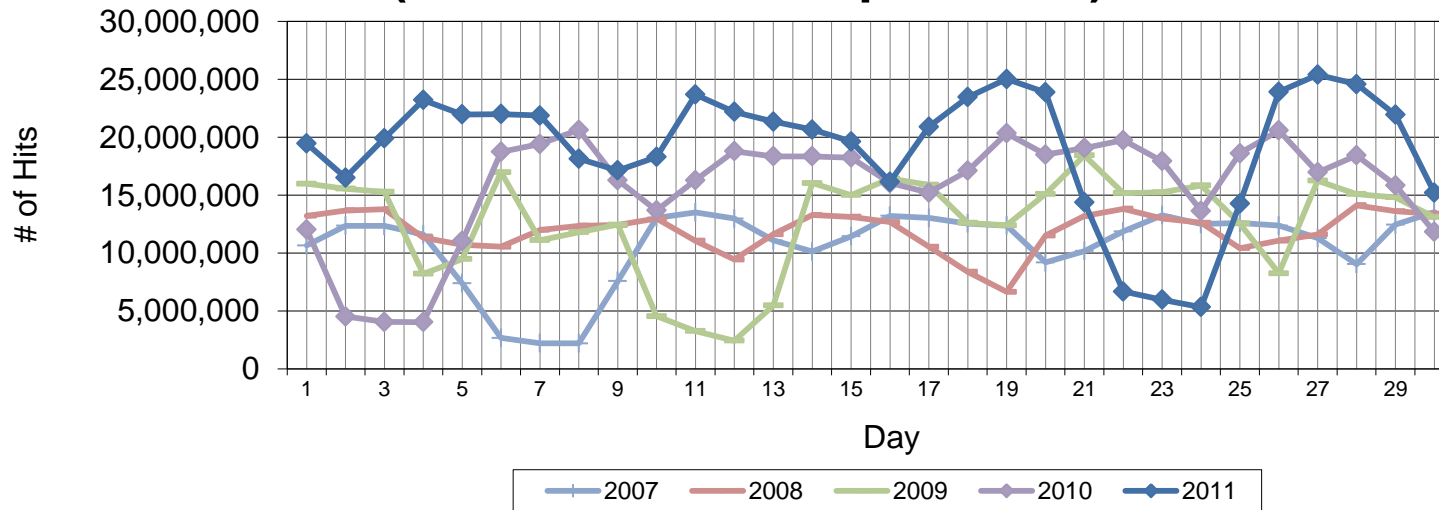

April Web Hits from CedarNet (access to off-campus sites)

The graph shows the number of Internet Web accesses ("hits") made from on-campus computers. Note that fetching a single Web page might produce several hits, depending on the number and type of embedded graphics.

	Total	Pct	Pct
	Count	Change	Change
			Two Yr
Total Web hits, April 2001	53,308,596		
Total Web hits, April 2002	67,719,414	27.03%	
Total Web hits, April 2003	111,016,950	63.94%	108.3%
Total Web hits, April 2004	161,933,709	45.86%	139.1%
Total Web hits, April 2005	178,642,316	10.32%	60.9%
Total Web hits, April 2006	213,178,465	19.33%	31.6%
Total Web hits, April 2007	320,598,865	50.39%	79.5%
Total Web hits, April 2008	358,022,159	11.67%	67.9%
Total Web hits, April 2009	380,727,949	6.34%	18.8%
Total Web hits, April 2010	474,212,795	24.55%	32.5%
Total Web hits, April 2011	572,958,443	20.82%	50.5%

April Incoming Email

Total incoming email volume, April 2011	10,532,370
Total incoming spam blocked, April 2011	9,128,471
Net incoming email, April 2011	1,403,899
Percent email not blocked	13.3%

	Total Count	Pct Change One Yr	Pct Change Two Yr
Total incoming email volume, April 2005	3,819,378		
Total incoming email volume, April 2006	4,478,749	17.3%	
Total incoming email volume, April 2007	10,808,251	141.3%	183.0%
Total incoming email volume, April 2008	43,896,678	306.1%	880.1%
Total incoming email volume, April 2009	36,621,543	-16.6%	238.8%
Total incoming email volume, April 2010	19,974,847	-45.5%	-54.5%
Total incoming email volume, April 2011	10,532,370	-47.3%	-71.2%

Pages Printed

	Total Count	Pct Change One Yr	Pct Change Two Yr
Total pages printed April 2006	351,487		
Total pages printed April 2007	418,405	19.0%	
Total pages printed April 2008	487,688	16.6%	38.7%
Total pages printed April 2009	437,674	-10.3%	4.6%
Total pages printed April 2010	331,051	-24.4%	-32.1%
Total pages printed April 2011	264,380	-20.1%	-39.6%