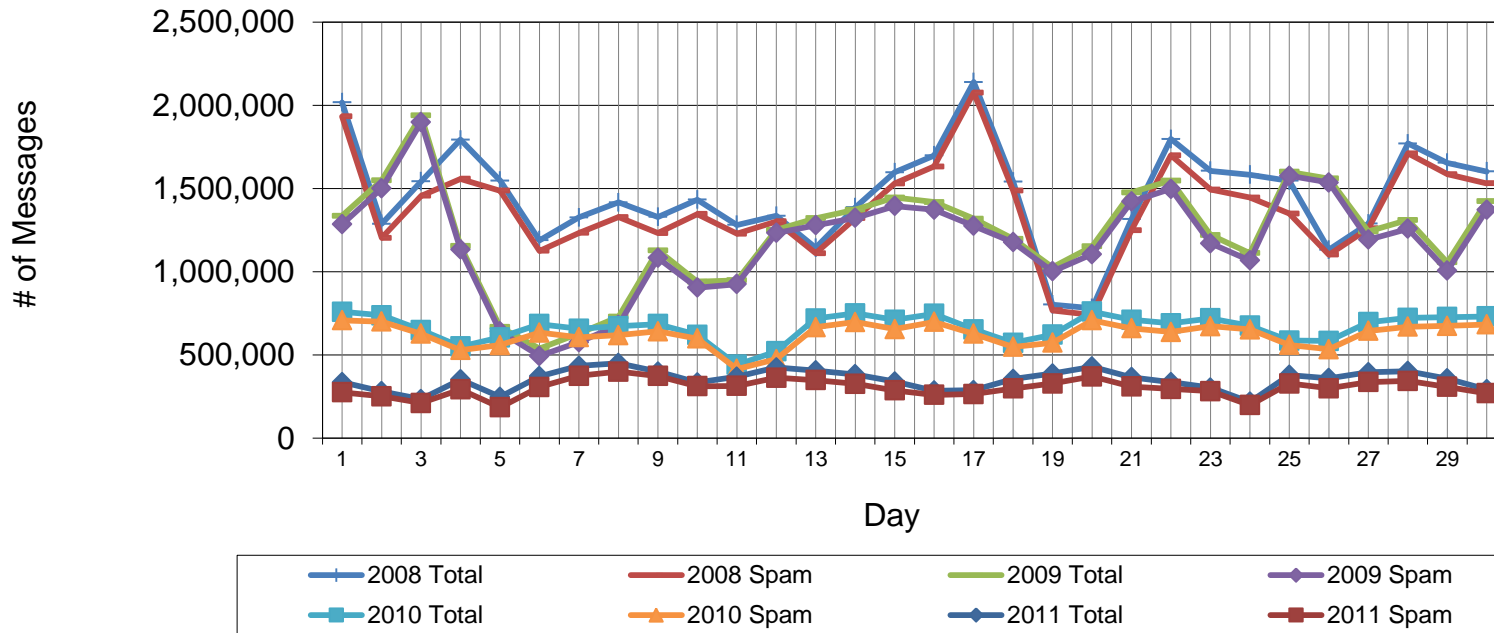

April Web Hits from CedarNet (access to off-campus sites)

The graph shows the number of Internet Web accesses ("hits") made from on-campus computers. Note that fetching a single Web page might produce several hits, depending on the number and type of embedded graphics.

	Total	Pct	Pct
	Count	Change	Change
			Two Yr
Total Web hits, April 2001	53,308,596		
Total Web hits, April 2002	67,719,414	27.03%	
Total Web hits, April 2003	111,016,950	63.94%	108.3%
Total Web hits, April 2004	161,933,709	45.86%	139.1%
Total Web hits, April 2005	178,642,316	10.32%	60.9%
Total Web hits, April 2006	213,178,465	19.33%	31.6%
Total Web hits, April 2007	320,598,865	50.39%	79.5%
Total Web hits, April 2008	358,022,159	11.67%	67.9%
Total Web hits, April 2009	380,727,949	6.34%	18.8%
Total Web hits, April 2010	474,212,795	24.55%	32.5%
Total Web hits, April 2011	572,958,443	20.82%	50.5%

April Incoming Email

Total incoming email volume, April 2011	10,532,370
Total incoming spam blocked, April 2011	9,128,471
Net incoming email, April 2011	1,403,899
Percent email not blocked	13.3%

	Total Count	Pct Change One Yr	Pct Change Two Yr
Total incoming email volume, April 2005	3,819,378		
Total incoming email volume, April 2006	4,478,749	17.3%	
Total incoming email volume, April 2007	10,808,251	141.3%	183.0%
Total incoming email volume, April 2008	43,896,678	306.1%	880.1%
Total incoming email volume, April 2009	36,621,543	-16.6%	238.8%
Total incoming email volume, April 2010	19,974,847	-45.5%	-54.5%
Total incoming email volume, April 2011	10,532,370	-47.3%	-71.2%

Pages Printed

	Total Count	Pct Change One Yr	Pct Change Two Yr
Total pages printed April 2006	351,487		
Total pages printed April 2007	418,405	19.0%	
Total pages printed April 2008	487,688	16.6%	38.7%
Total pages printed April 2009	437,674	-10.3%	4.6%
Total pages printed April 2010	331,051	-24.4%	-32.1%
Total pages printed April 2011	264,380	-20.1%	-39.6%