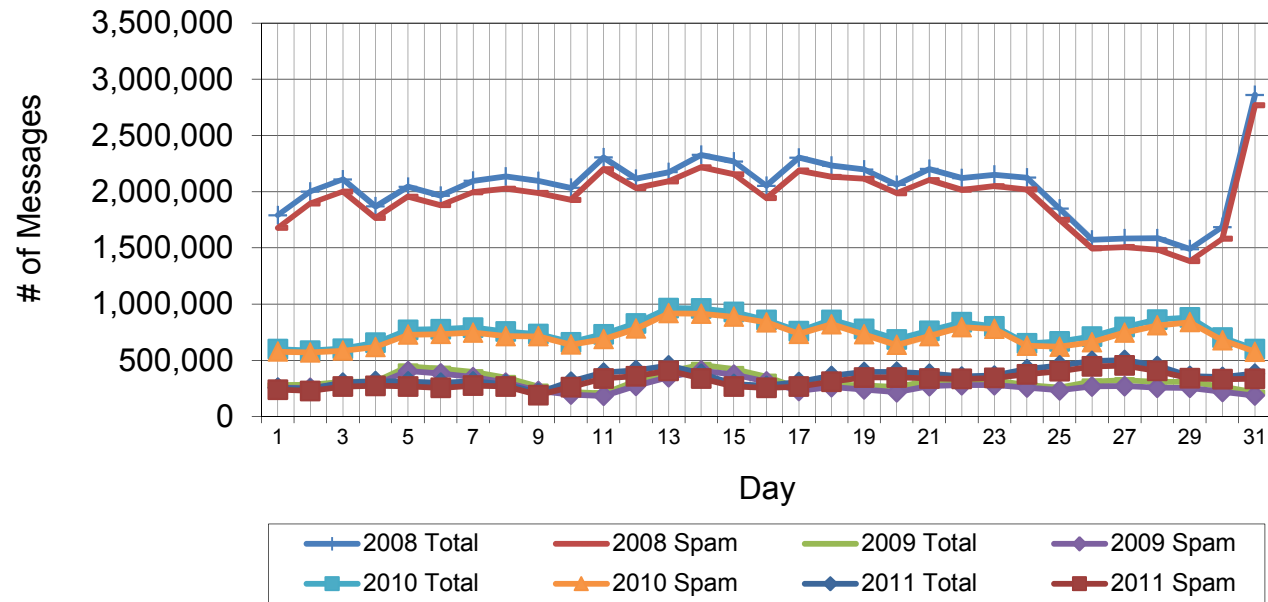

January Web Hits from CedarNet (access to off-campus sites)

The graph shows the number of Internet Web accesses ("hits") made from on-campus computers. Note that fetching a single Web page might produce several hits, depending on the number and type of embedded graphics.

	Total	Pct Change One Yr	Pct Change Two Yr
Total Web hits, January 2002 (term started 01/03)	57,234,692		
Total Web hits, January 2003 (term started 01/14)	61,945,780	8.23%	
Total Web hits, January 2004 (term started 01/06)	138,802,297	124.07%	142.5%
Total Web hits, January 2005 (term started 01/11)	123,571,370	-10.97%	99.5%
Total Web hits, January 2006 (term started 01/10)	164,902,346	33.45%	18.8%
Total Web hits, January 2007 (term started 01/09)	219,688,938	33.22%	77.8%
Total Web hits, January 2008 (term started 01/08)	279,139,313	27.06%	69.3%
Total Web hits, January 2009 (term started 01/06)	327,622,193	17.37%	49.1%
Total Web hits, January 2010 (term started 01/05)	443,295,484	35.31%	58.8%
Total Web hits, January 2011 (term started 01/11)	390,572,724	-11.89%	19.2%

January Incoming Email

Total incoming email volume, January 2011	11,044,592
Total incoming spam blocked, January 2010	9,877,452
Net incoming email, January 2010	1,167,140
Percent email not blocked	10.57%

	Total Count	Pct Change One Yr	Pct Change Two Yr
Total incoming email volume, January 2005	2,560,456		
Total incoming email volume, January 2006	3,116,220	21.7%	
Total incoming email volume, January 2007	9,689,902	211.0%	278.4%
Total incoming email volume, January 2008	63,403,230	554.3%	1934.6%
Total incoming email volume, January 2009	9,761,290	-84.6%	0.7%
Total incoming email volume, January 2010	23,577,199	141.5%	-62.8%
Total incoming email volume, January 2011	11,044,592	-53.2%	13.1%