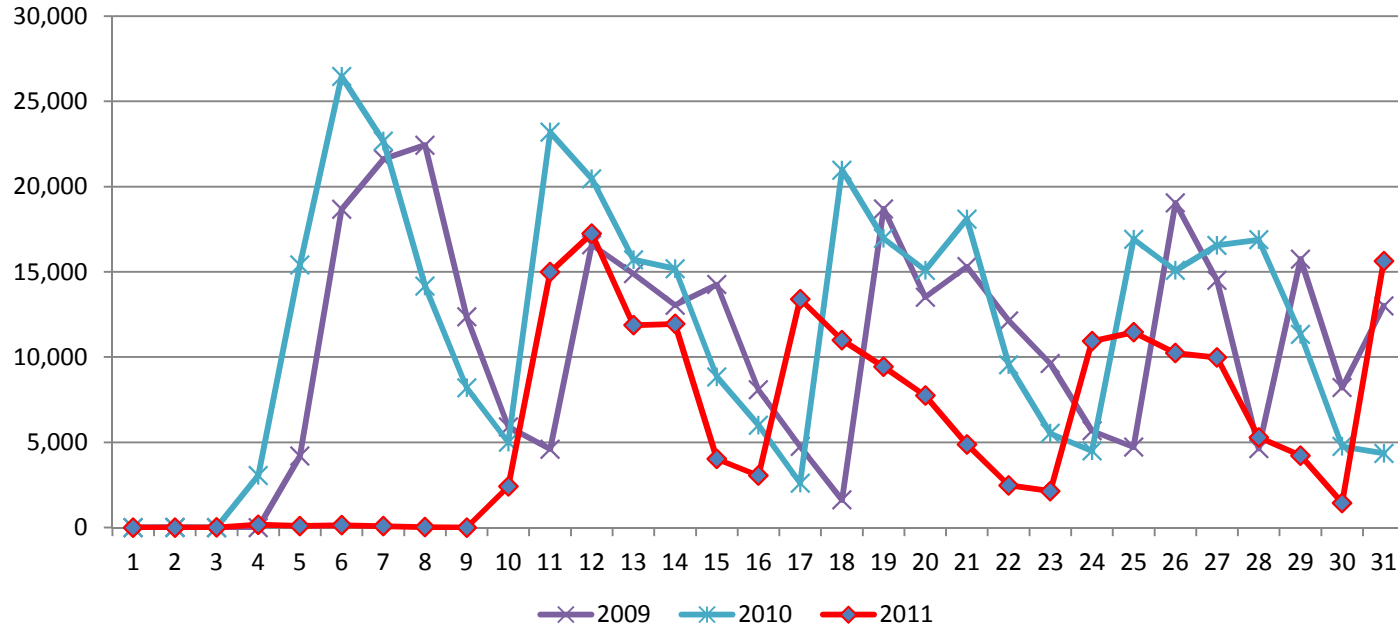

Pages Printed

	Total Count	Pct Change
Total pages printed January 2006	214,128	
Total pages printed January 2007	257,571	20.3%
Total pages printed January 2008	320,067	24.3%
Total pages printed January 2009	317,849	-0.7%
Total pages printed January 2010	370,161	16.5%
Total pages printed January 2011	186,309	-49.7%