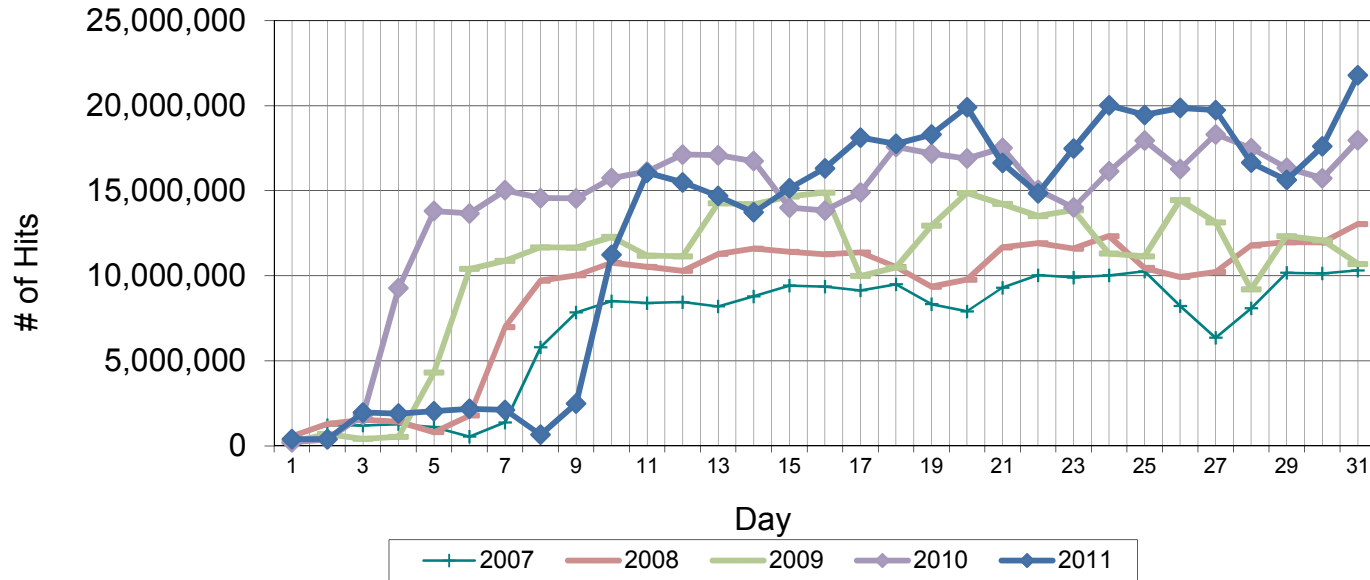

January Web Hits from CedarNet (access to off-campus sites)

The graph shows the number of Internet Web accesses ("hits") made from on-campus computers. Note that fetching a single Web page might produce several hits, depending on the number and type of embedded graphics.

	Total	Pct Change One Yr	Pct Change Two Yr
Total Web hits, January 2002 (term started 01/03)	57,234,692		
Total Web hits, January 2003 (term started 01/14)	61,945,780	8.23%	
Total Web hits, January 2004 (term started 01/06)	138,802,297	124.07%	142.5%
Total Web hits, January 2005 (term started 01/11)	123,571,370	-10.97%	99.5%
Total Web hits, January 2006 (term started 01/10)	164,902,346	33.45%	18.8%
Total Web hits, January 2007 (term started 01/09)	219,688,938	33.22%	77.8%
Total Web hits, January 2008 (term started 01/08)	279,139,313	27.06%	69.3%
Total Web hits, January 2009 (term started 01/06)	327,622,193	17.37%	49.1%
Total Web hits, January 2010 (term started 01/05)	443,295,484	35.31%	58.8%
Total Web hits, January 2011 (term started 01/11)	390,572,724	-11.89%	19.2%

January Incoming Email

Total incoming email volume, January 2011	11,044,592
Total incoming spam blocked, January 2010	9,877,452
Net incoming email, January 2010	1,167,140
Percent email not blocked	10.57%