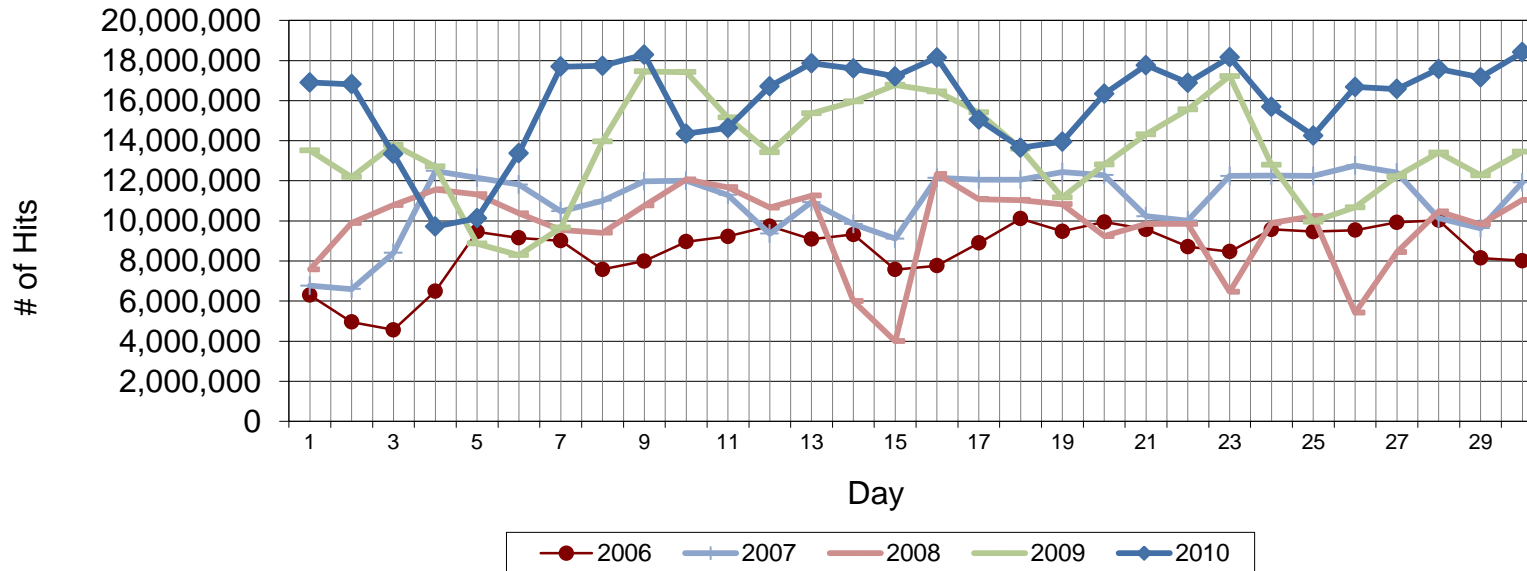

September Web Hits from CedarNet (access to off-campus sites)

The graph shows the number of Internet Web accesses ("hits") made from on-campus computers.

Note that fetching a single Web page might produce several hits, depending on the number and type of embedded graphics.

	Total Count	Pct Change One Yr	Pct Change Two Yr
Total Web hits, September 2001 (fall term started 09/20)	28,520,403		
Total Web hits, September 2002 (fall term started 08/28)	74,466,692	161.10%	
Total Web hits, September 2003 (fall term started 08/20)	123,424,763	65.74%	332.76%
Total Web hits, September 2004 (fall term started 08/25)	154,853,622	25.46%	107.95%
Total Web hits, September 2005 (fall term started 08/24)	202,843,947	30.99%	64.35%
Total Web hits, September 2006 (fall term started 08/23)	257,092,792	26.74%	66.02%
Total Web hits, September 2007 (fall term started 08/22)	329,048,028	27.99%	62.22%
Total Web hits, September 2008 (fall term started 08/20)	292,955,849	-10.97%	13.95%
Total Web hits, September 2009 (fall term started 08/19)	405,911,790	38.56%	23.36%
Total Web hits, September 2010 (fall term started 08/25)	478,640,600	17.92%	63.38%

September Incoming Email

Total incoming email volume, September 2010	19,189,740
Total incoming spam blocked, September 2010	17,992,286
Net incoming email, September 2010	1,197,454
Percent email not blocked	6.2%

Pages Printed

	Total Count	Pct Change One Yr	Pct Change Two Yr
Total pages printed September 2006	261,079		
Total pages printed September 2007	315,086	20.7%	
Total pages printed September 2008	328,393	4.2%	25.78%
Total pages printed September 2009	413,245	25.8%	31.15%
Total pages printed September 2010	205,058	-50.4%	-37.56%