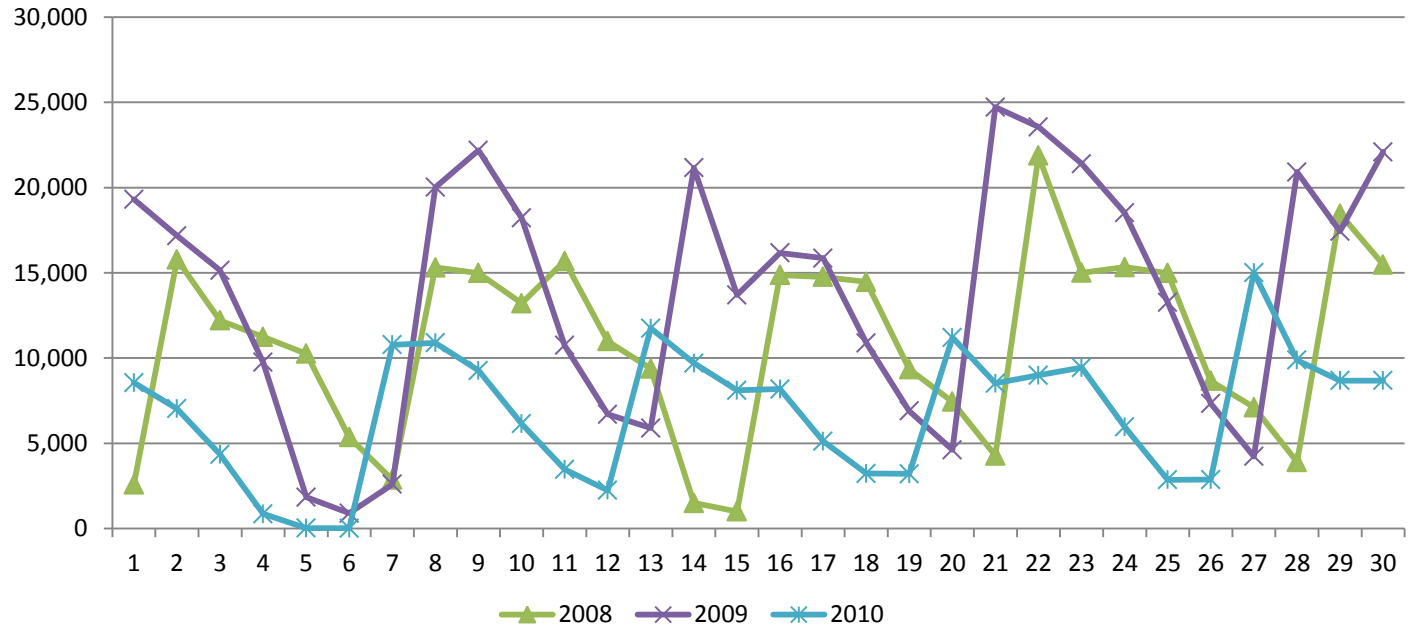

Pages Printed

	Total Count	Pct Change One Yr	Pct Change Two Yr
Total pages printed September 2006	261,079		
Total pages printed September 2007	315,086	20.7%	
Total pages printed September 2008	328,393	4.2%	25.78%
Total pages printed September 2009	413,245	25.8%	31.15%
Total pages printed September 2010	205,058	-50.4%	-37.56%