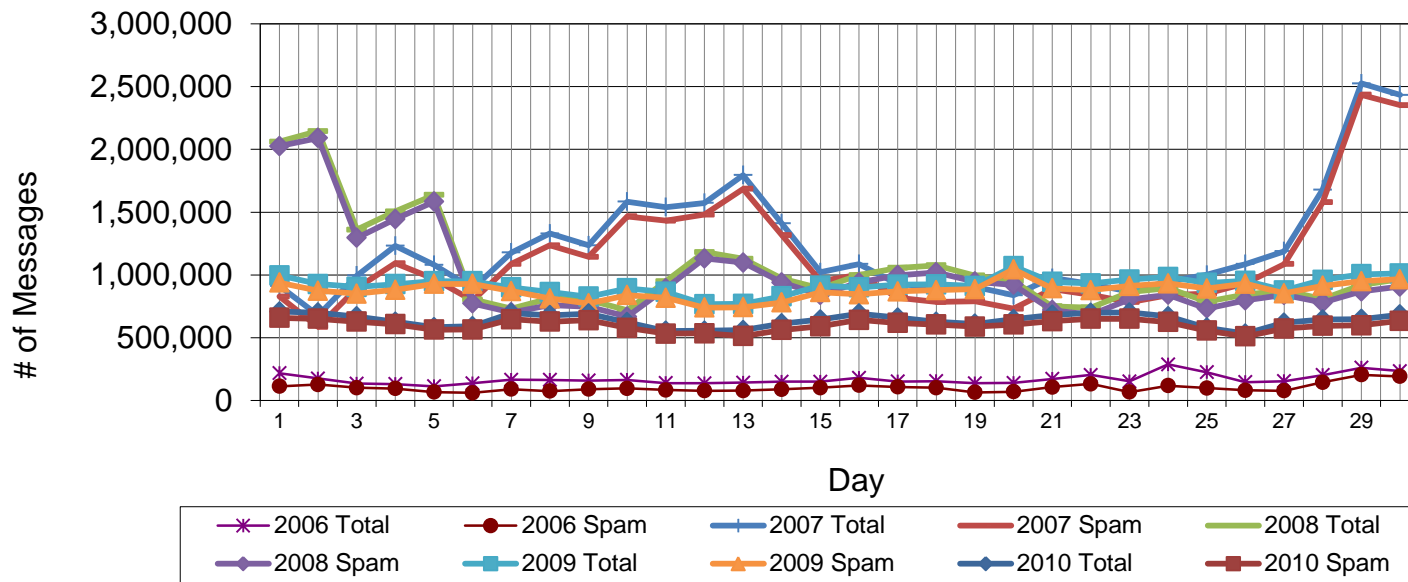

September Web Hits from CedarNet (access to off-campus sites)

The graph shows the number of Internet Web accesses ("hits") made from on-campus computers.

Note that fetching a single Web page might produce several hits, depending on the number and type of embedded graphics.

	Total Count	Pct Change One Yr	Pct Change Two Yr
Total Web hits, September 2001 (fall term started 09/20)	28,520,403		
Total Web hits, September 2002 (fall term started 08/28)	74,466,692	161.10%	
Total Web hits, September 2003 (fall term started 08/20)	123,424,763	65.74%	332.76%
Total Web hits, September 2004 (fall term started 08/25)	154,853,622	25.46%	107.95%
Total Web hits, September 2005 (fall term started 08/24)	202,843,947	30.99%	64.35%
Total Web hits, September 2006 (fall term started 08/23)	257,092,792	26.74%	66.02%
Total Web hits, September 2007 (fall term started 08/22)	329,048,028	27.99%	62.22%
Total Web hits, September 2008 (fall term started 08/20)	292,955,849	-10.97%	13.95%
Total Web hits, September 2009 (fall term started 08/19)	405,911,790	38.56%	23.36%
Total Web hits, September 2010 (fall term started 08/25)	478,640,600	17.92%	63.38%

September Incoming Email

Total incoming email volume, September 2010	19,189,740
Total incoming spam blocked, September 2010	17,992,286
Net incoming email, September 2010	1,197,454
Percent email not blocked	6.2%

	Total Count	Pct Change One Yr	Pct Change Two Yr
Total incoming email volume, September 2004	2,769,665		
Total incoming email volume, September 2005	2,401,596	-13.3%	
Total incoming email volume, September 2006	5,088,946	111.9%	
Total incoming email volume, September 2007	36,755,045	622.3%	1430.44%
Total incoming email volume, September 2008	31,241,384	-15.0%	513.91%
Total incoming email volume, September 2009	27,580,602	-11.7%	-24.96%
Total incoming email volume, September 2010	19,189,740	-30.4%	-38.58%