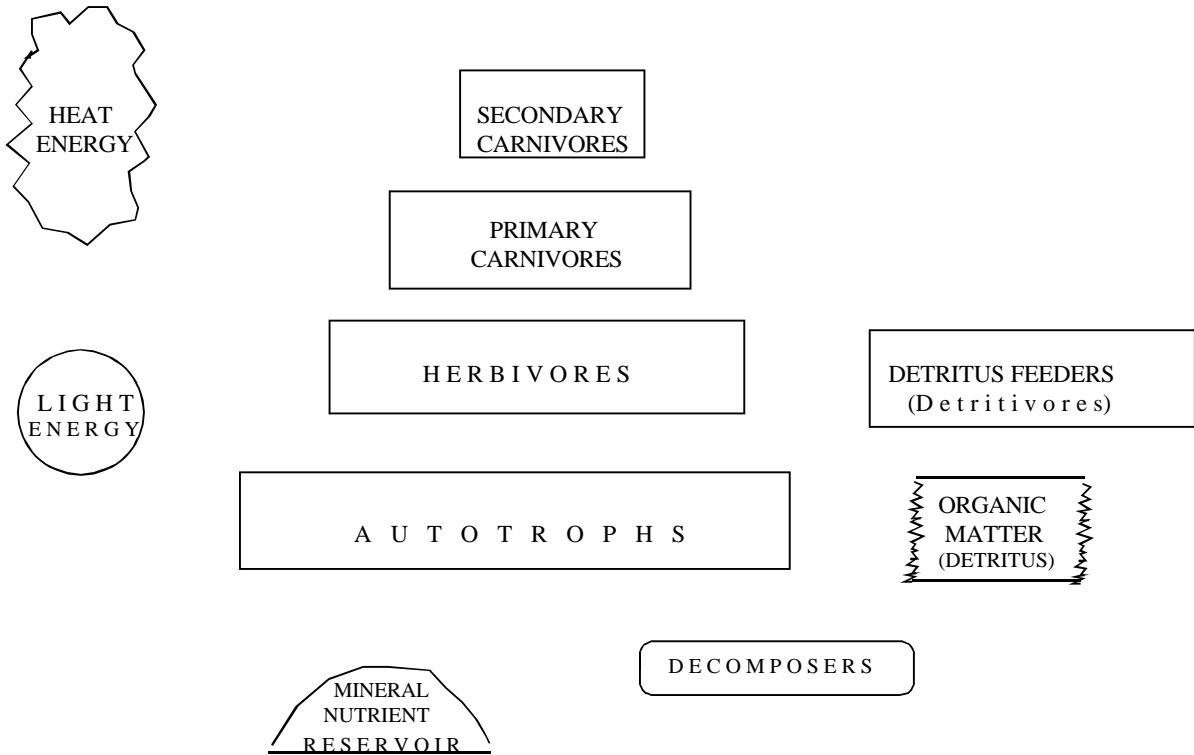

3. Listing of Populations Encountered in Land-Water Survey

D. CEDAR LAKE ECOSYSTEM MODELS

1. Generalized Ecosystem Model: (clip and paste completed model from your handout)

2. Cedar Lake Ecosystem Food Web or Pyramid: (attach as separate sheet)

E. EXPLANATION OF DISRUPTIONS (See Part III.C.3)

F. PROPOSED SOLUTIONS (See Part III.D.)

(continue on back or separate sheet if necessary)