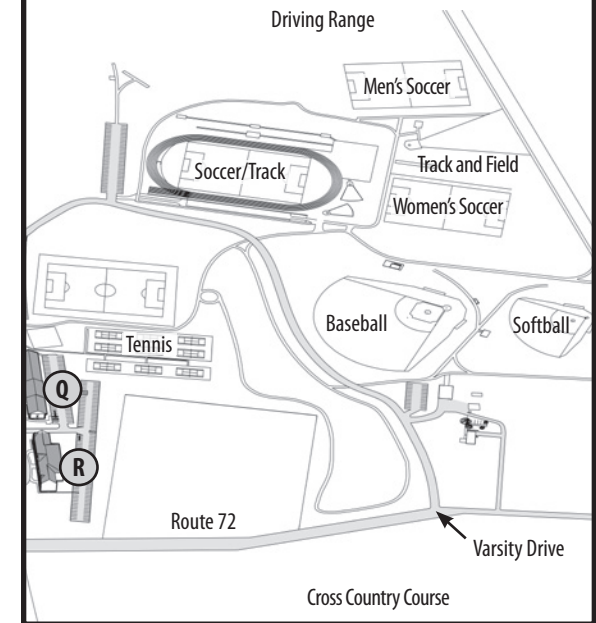

CEDARVILLE™ CAMPUS MAP

Academic, Administrative, and Athletic

Alford Auditorium (AL) and Annex (AA)	1	Jeremiah Hall (JER)	17
Ambassador Hall (AM)	2	Milner Business Administration Building (MIL)	13
Apple Technology Resource Center (APP)	10	Patterson Hall (PAT)	9
Callan Athletic Center (CAL)	20	Service Center (SERV)	16
Centennial Library (LB)	12	Stevens Student Center (SSC)	18
Center for Biblical and Theological Studies (BTS)	11	Tyler Digital Communication Center (TYL)	4
Collins Hall (CO)	7	University Medical Services (UMS)	23
Dixon Ministry Center (DMC)	19	Williams Hall (WI)	8
Doden Field House (DFH)	22		
Engineering, Nursing, and Science Center (ENS)	14		
Engineering Projects Laboratory (EPL)	15		
Fitness Recreation Center (FTR)	21		
Founders Hall (FH)	5		
Gathany Media Center (GMC)	3		
Human Resource and Safety Center (HRS)	6		

Residence Life Centers

Green Conference Center	P
Miter Conference Center	M
Younger Conference Center	T

Athletic Fields

Athletic Fields
(see inset above)

Intramural Fields

WELCOME

We are excited about your visit to Cedarville University. Our friendly students, staff, and faculty will be happy to assist you in any way.

From the West

I-70 east to the Springfield/Cedarville SR-72 exit (exit 54); travel south 11 miles on SR-72 to the campus.

Traveling by Air

The nearest commercial airport is Dayton International Airport, a 45-minute drive from the campus. Other major airports are located in Columbus and Cincinnati.

CAMPUS MAP and DIRECTIONS

CEDARVILLE
UNIVERSITY™