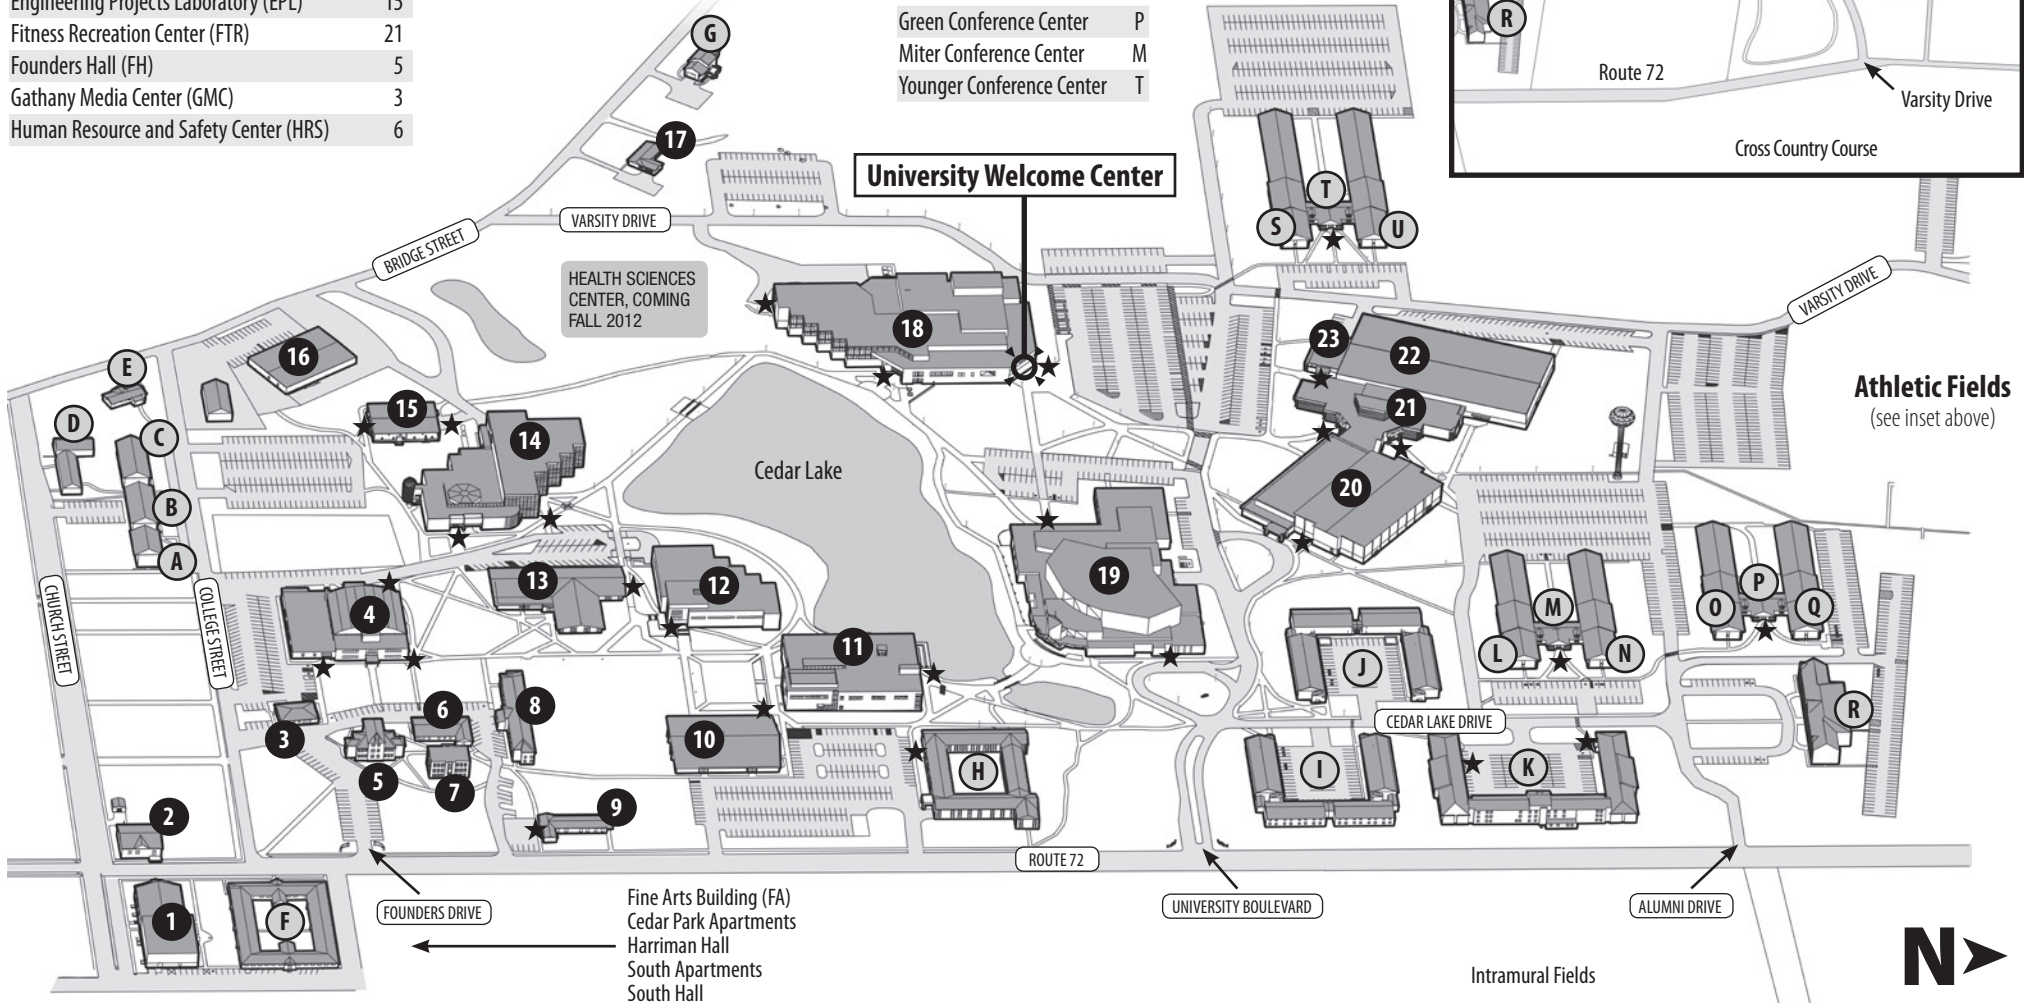

Athletic Fields
(see inset above)