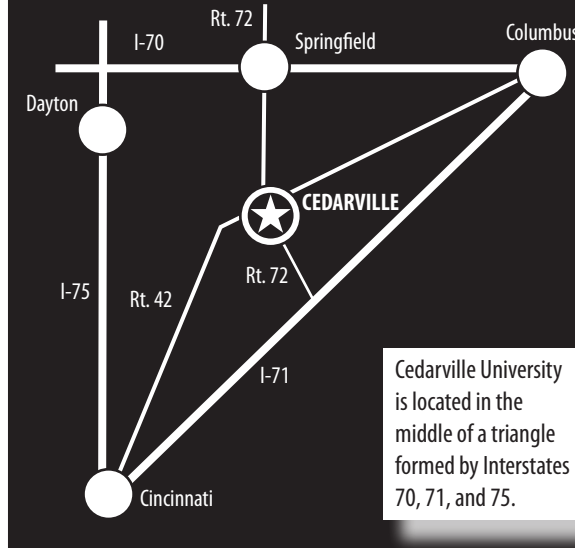

Residence Life Centers

Green Conference Center	P
Miter Conference Center	M
Younger Conference Center	T

Athletic Fields

Athletic Fields
(see inset above)

Intramural Fields

WELCOME

We are excited about your visit to Cedarville University. Our friendly students, staff, and faculty will be happy to assist you in any way.

Cedarville University is a Christ-centered learning community equipping students for lifelong leadership and service through an education marked by excellence and grounded in biblical truth. More than a mission statement, this focus attracts 3,200 Christian students from around the world to study in our more than 100 academic programs on a beautiful 400-acre campus in southwest Ohio.

From the West

I-70 east to the Springfield/Cedarville SR-72 exit (exit 54); travel south 11 miles on SR-72 to the campus.

Traveling by Air

The nearest commercial airport is Dayton International Airport, a 45-minute drive from the campus. Other major airports are located in Columbus and Cincinnati.

CAMPUS MAP and DIRECTIONS

CEDARVILLE
UNIVERSITY™