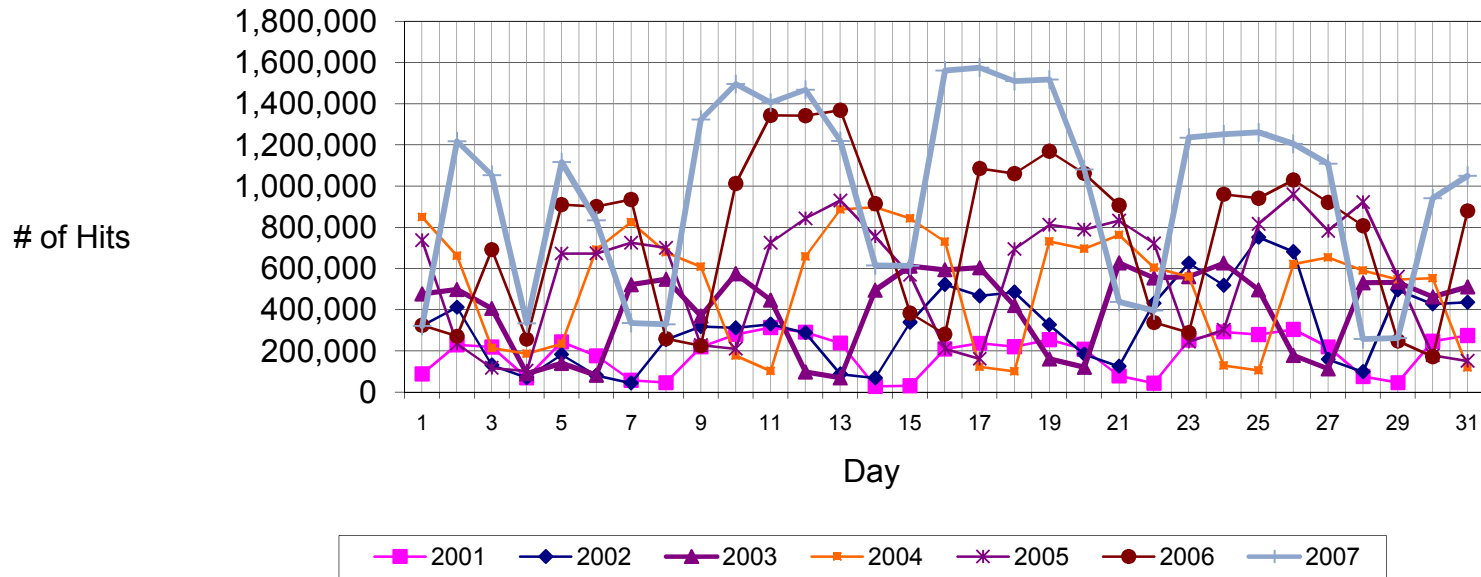

## July Web Hits from CedarNet (access to off-campus sites)

The graph shows the number of Internet Web accesses ("hits") made from on-campus computers. Note that fetching a single Web page might produce several hits, depending on the number and type of embedded graphics.

	Total Count	Pct Change
Total Web hits, July 2001	5,762,650	
Total Web hits, July 2002	9,975,305	73.10%
Total Web hits, July 2003	12,531,484	25.63%
Total Web hits, July 2004	16,155,536	28.92%
Total Web hits, July 2005	17,352,108	7.41%
Total Web hits, July 2006	23,282,422	34.18%
Total Web hits, July 2007	30,326,129	30.25%

## July Incoming Email

Total incoming email volume, July 2007	17,399,293
Total incoming spam blocked, July 2007	15,168,415
Net incoming email, July 2007	2,230,878
Percent email not blocked	12.8%

	Total Count	Pct Change One Yr	Pct Change Two Yr
Total incoming email volume, July 2005	2,451,373		
Total incoming email volume, July 2006	5,149,532	110.1%	
Total incoming email volume, July 2007	17,399,293	237.9%	609.8%

## Pages Printed

Total pages printed July 2006  
 Total pages printed July 2007

Total Count	Pct Change
26,593	
19,571	-26.4%