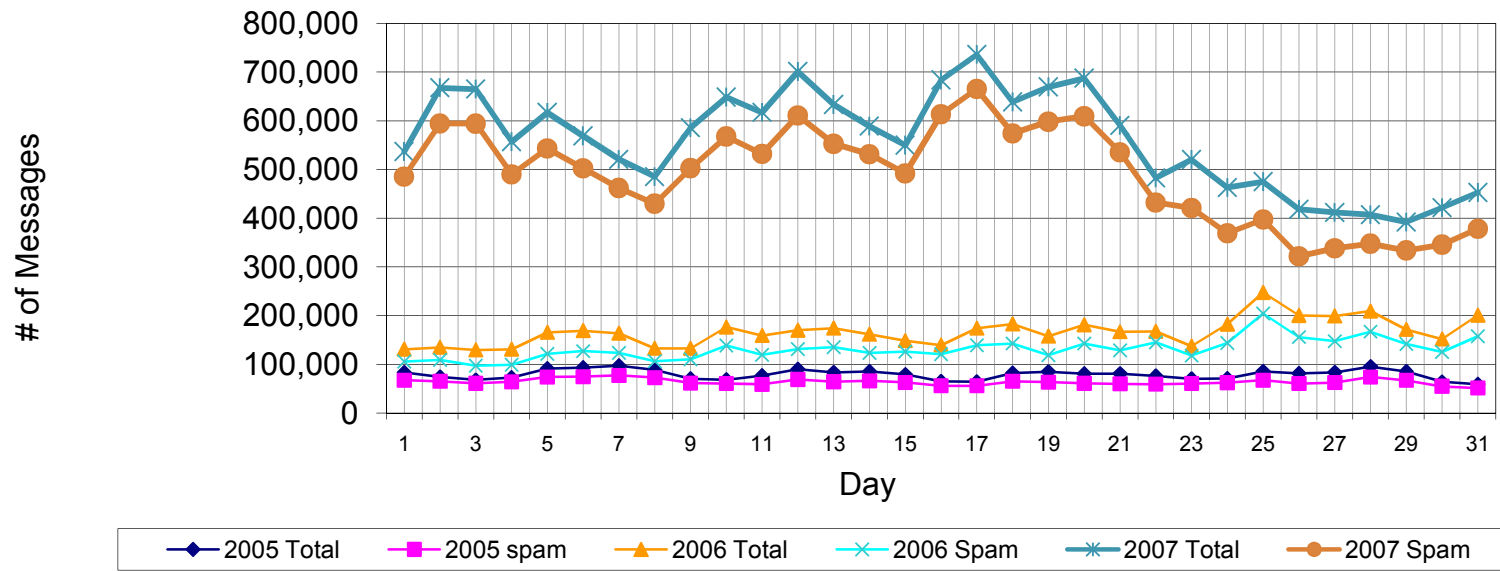

## July Web Hits from CedarNet (access to off-campus sites)

The graph shows the number of Internet Web accesses ("hits") made from on-campus computers. Note that fetching a single Web page might produce several hits, depending on the number and type of embedded graphics.

	Total Count	Pct Change
Total Web hits, July 2001	5,762,650	
Total Web hits, July 2002	9,975,305	73.10%
Total Web hits, July 2003	12,531,484	25.63%
Total Web hits, July 2004	16,155,536	28.92%
Total Web hits, July 2005	17,352,108	7.41%
Total Web hits, July 2006	23,282,422	34.18%
Total Web hits, July 2007	30,326,129	30.25%

## July Incoming Email

Total incoming email volume, July 2007	17,399,293
Total incoming spam blocked, July 2007	15,168,415
Net incoming email, July 2007	2,230,878
Percent email not blocked	12.8%

	Total Count	Pct Change One Yr	Pct Change Two Yr
Total incoming email volume, July 2005	2,451,373		
Total incoming email volume, July 2006	5,149,532	110.1%	
Total incoming email volume, July 2007	17,399,293	237.9%	609.8%