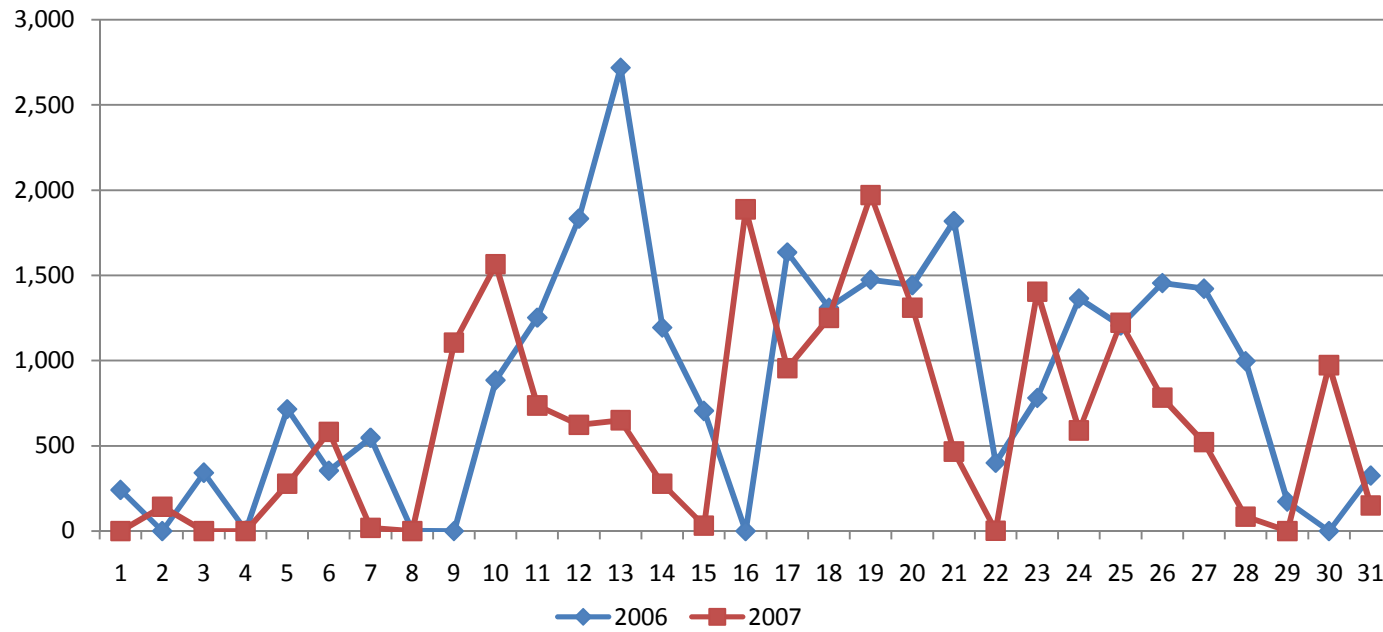

## July Web Hits from CedarNet (access to off-campus sites)

The graph shows the number of Internet Web accesses ("hits") made from on-campus computers. Note that fetching a single Web page might produce several hits, depending on the number and type of embedded graphics.

	Total Count	Pct Change
Total Web hits, July 2001	5,762,650	
Total Web hits, July 2002	9,975,305	73.10%
Total Web hits, July 2003	12,531,484	25.63%
Total Web hits, July 2004	16,155,536	28.92%
Total Web hits, July 2005	17,352,108	7.41%
Total Web hits, July 2006	23,282,422	34.18%
Total Web hits, July 2007	30,326,129	30.25%

## July Incoming Email

Total incoming email volume, July 2007	17,399,293
Total incoming spam blocked, July 2007	15,168,415
Net incoming email, July 2007	2,230,878
Percent email not blocked	12.8%

	Total Count	Pct Change One Yr	Pct Change Two Yr
Total incoming email volume, July 2005	2,451,373		
Total incoming email volume, July 2006	5,149,532	110.1%	
Total incoming email volume, July 2007	17,399,293	237.9%	609.8%

## Pages Printed

Total pages printed July 2006  
 Total pages printed July 2007

Total Count	Pct Change
26,593	
19,571	-26.4%