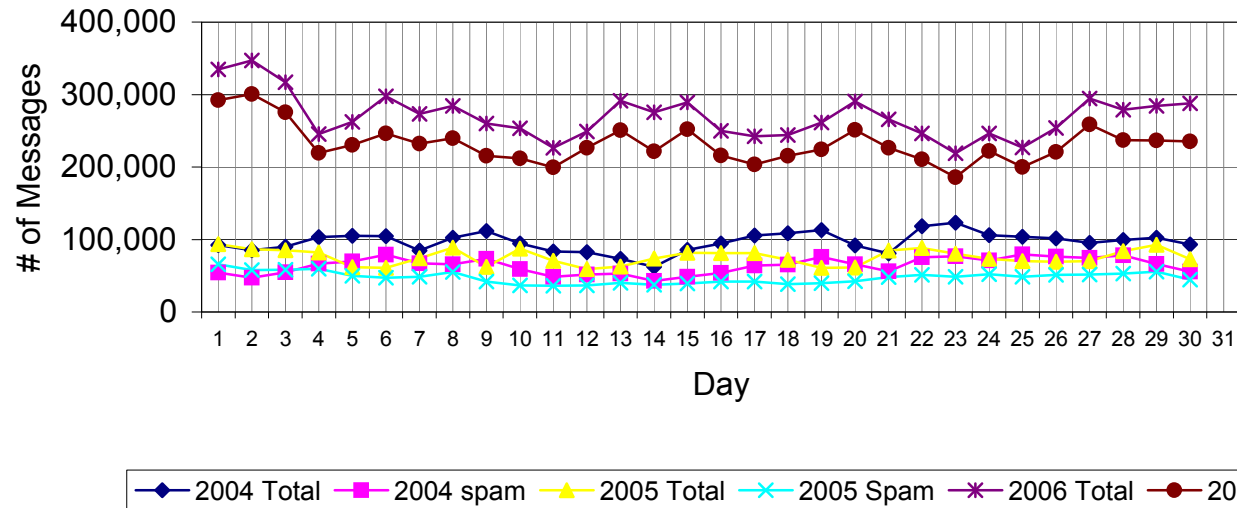

November Web Hits from CedarNet (access to off-campus sites)

The graph shows the number of Internet Web accesses ("hits") made from on-campus computers. Note that fetching a single Web page might produce several hits, depending on the number and type of embedded graphics.

	Total Count	Pct Change
Total Web hits, November 2001	51,316,975	
Total Web hits, November 2002	80,520,043	56.91%
Total Web hits, November 2003	132,074,065	64.03%
Total Web hits, November 2004	157,619,981	19.34%
Total Web hits, November 2005	209,247,837	32.75%
Total Web hits, November 2006	258,156,453	23.37%

November Incoming Email

Total incoming email volume, November 2006	8,099,195
Total incoming spam blocked, November 2006	6,959,907
Net incoming email, November 2006	1,139,288
Percent email not blocked	14.1%