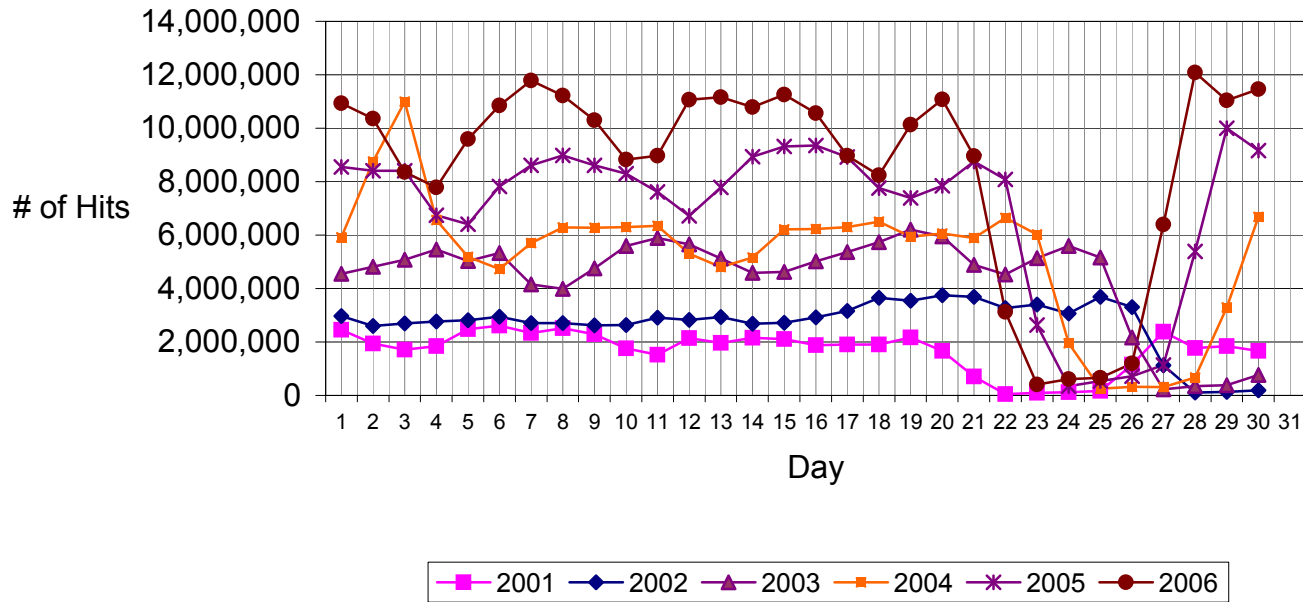

November Web Hits from CedarNet (access to off-campus sites)

The graph shows the number of Internet Web accesses ("hits") made from on-campus computers. Note that fetching a single Web page might produce several hits, depending on the number and type of embedded graphics.

	Total Count	Pct Change
Total Web hits, November 2001	51,316,975	
Total Web hits, November 2002	80,520,043	56.91%
Total Web hits, November 2003	132,074,065	64.03%
Total Web hits, November 2004	157,619,981	19.34%
Total Web hits, November 2005	209,247,837	32.75%
Total Web hits, November 2006	258,156,453	23.37%

November Incoming Email

Total incoming email volume, November 2006	8,099,195
Total incoming spam blocked, November 2006	6,959,907
Net incoming email, November 2006	1,139,288
Percent email not blocked	14.1%