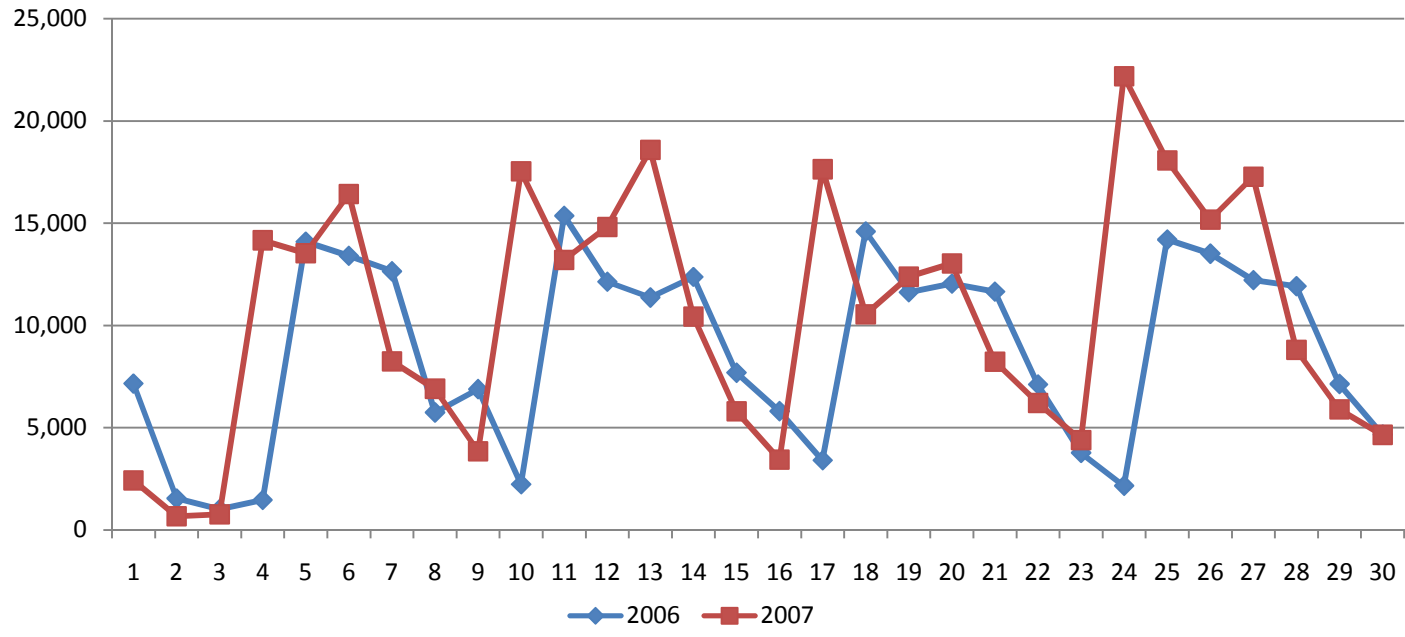

Pages Printed

Total pages printed September 2006
Total pages printed September 2007

Total Count	Pct Change
261,079	
315,086	20.7%