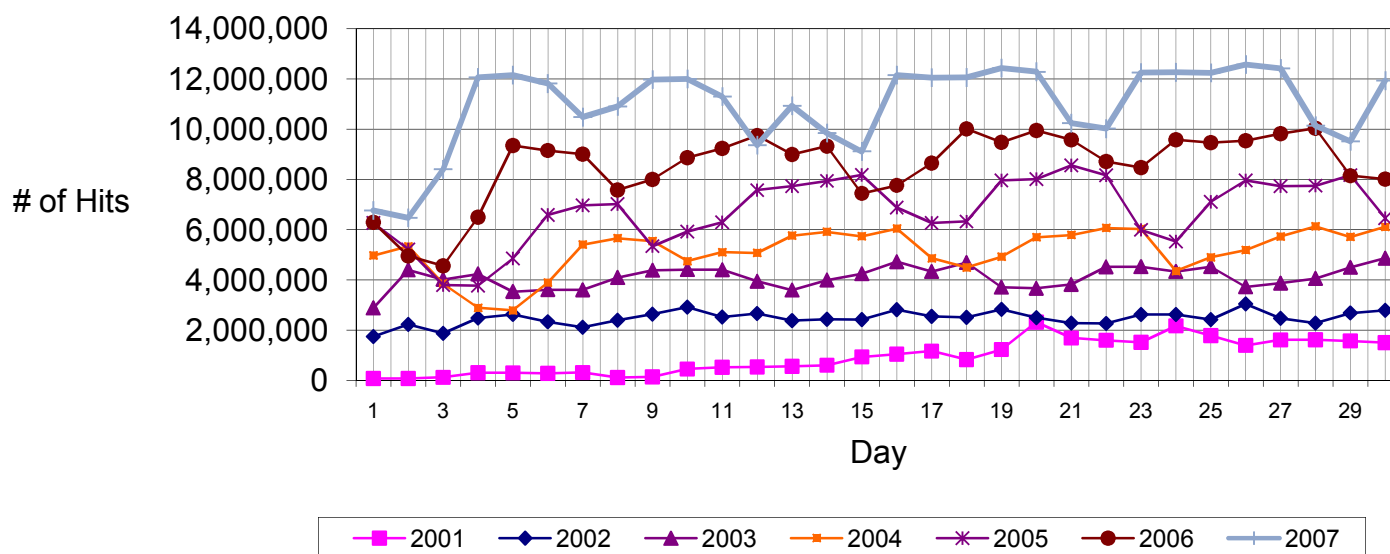

September Web Hits from CedarNet (access to off-campus sites)

The graph shows the number of Internet Web accesses ("hits") made from on-campus computers.
Note that fetching a single Web page might produce several hits, depending on the number and type of embedded graphics.

	Total Count	Pct Change
Total Web hits, September 2001 (fall term started 09/20)	28,520,403	
Total Web hits, September 2002 (fall term started 08/28)	74,466,692	161.10%
Total Web hits, September 2003 (fall term started 08/20)	123,424,763	65.74%
Total Web hits, September 2004 (fall term started 08/25)	154,853,622	25.46%
Total Web hits, September 2005 (fall term started 08/24)	202,392,778	30.70%
Total Web hits, September 2006 (fall term started 08/23)	256,187,031	26.58%
Total Web hits, September 2007 (fall term started 08/22)	328,067,902	28.06%

September Incoming Email

Total incoming email volume, September 2007	36,755,045
Total incoming spam blocked, September 2007	33,685,657
Net incoming email, September 2007	3,069,388
Percent email not blocked	8.4%

	Total Count	Pct Change One Yr	Pct Change Two Yr
Total incoming email volume, September 2004	2,769,665		
Total incoming email volume, September 2005	2,401,596	-13.3%	
Total incoming email volume, September 2006	5,088,946	111.9%	
Total incoming email volume, September 2007	36,755,045	622.3%	1430.44%