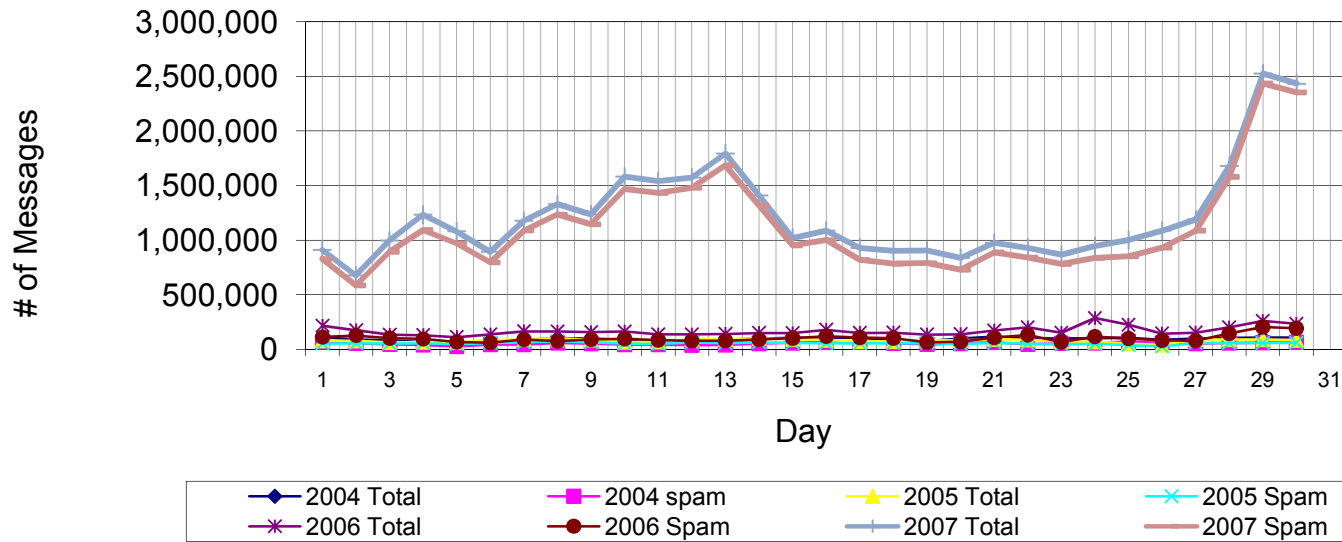

September Web Hits from CedarNet (access to off-campus sites)

The graph shows the number of Internet Web accesses ("hits") made from on-campus computers.
Note that fetching a single Web page might produce several hits, depending on the number and type of embedded graphics.

	Total Count	Pct Change
Total Web hits, September 2001 (fall term started 09/20)	28,520,403	
Total Web hits, September 2002 (fall term started 08/28)	74,466,692	161.10%
Total Web hits, September 2003 (fall term started 08/20)	123,424,763	65.74%
Total Web hits, September 2004 (fall term started 08/25)	154,853,622	25.46%
Total Web hits, September 2005 (fall term started 08/24)	202,392,778	30.70%
Total Web hits, September 2006 (fall term started 08/23)	256,187,031	26.58%
Total Web hits, September 2007 (fall term started 08/22)	328,067,902	28.06%

September Incoming Email

Total incoming email volume, September 2007	36,755,045
Total incoming spam blocked, September 2007	33,685,657
Net incoming email, September 2007	3,069,388
Percent email not blocked	8.4%

	Total Count	Pct Change One Yr	Pct Change Two Yr
Total incoming email volume, September 2004	2,769,665		
Total incoming email volume, September 2005	2,401,596	-13.3%	
Total incoming email volume, September 2006	5,088,946	111.9%	
Total incoming email volume, September 2007	36,755,045	622.3%	1430.44%