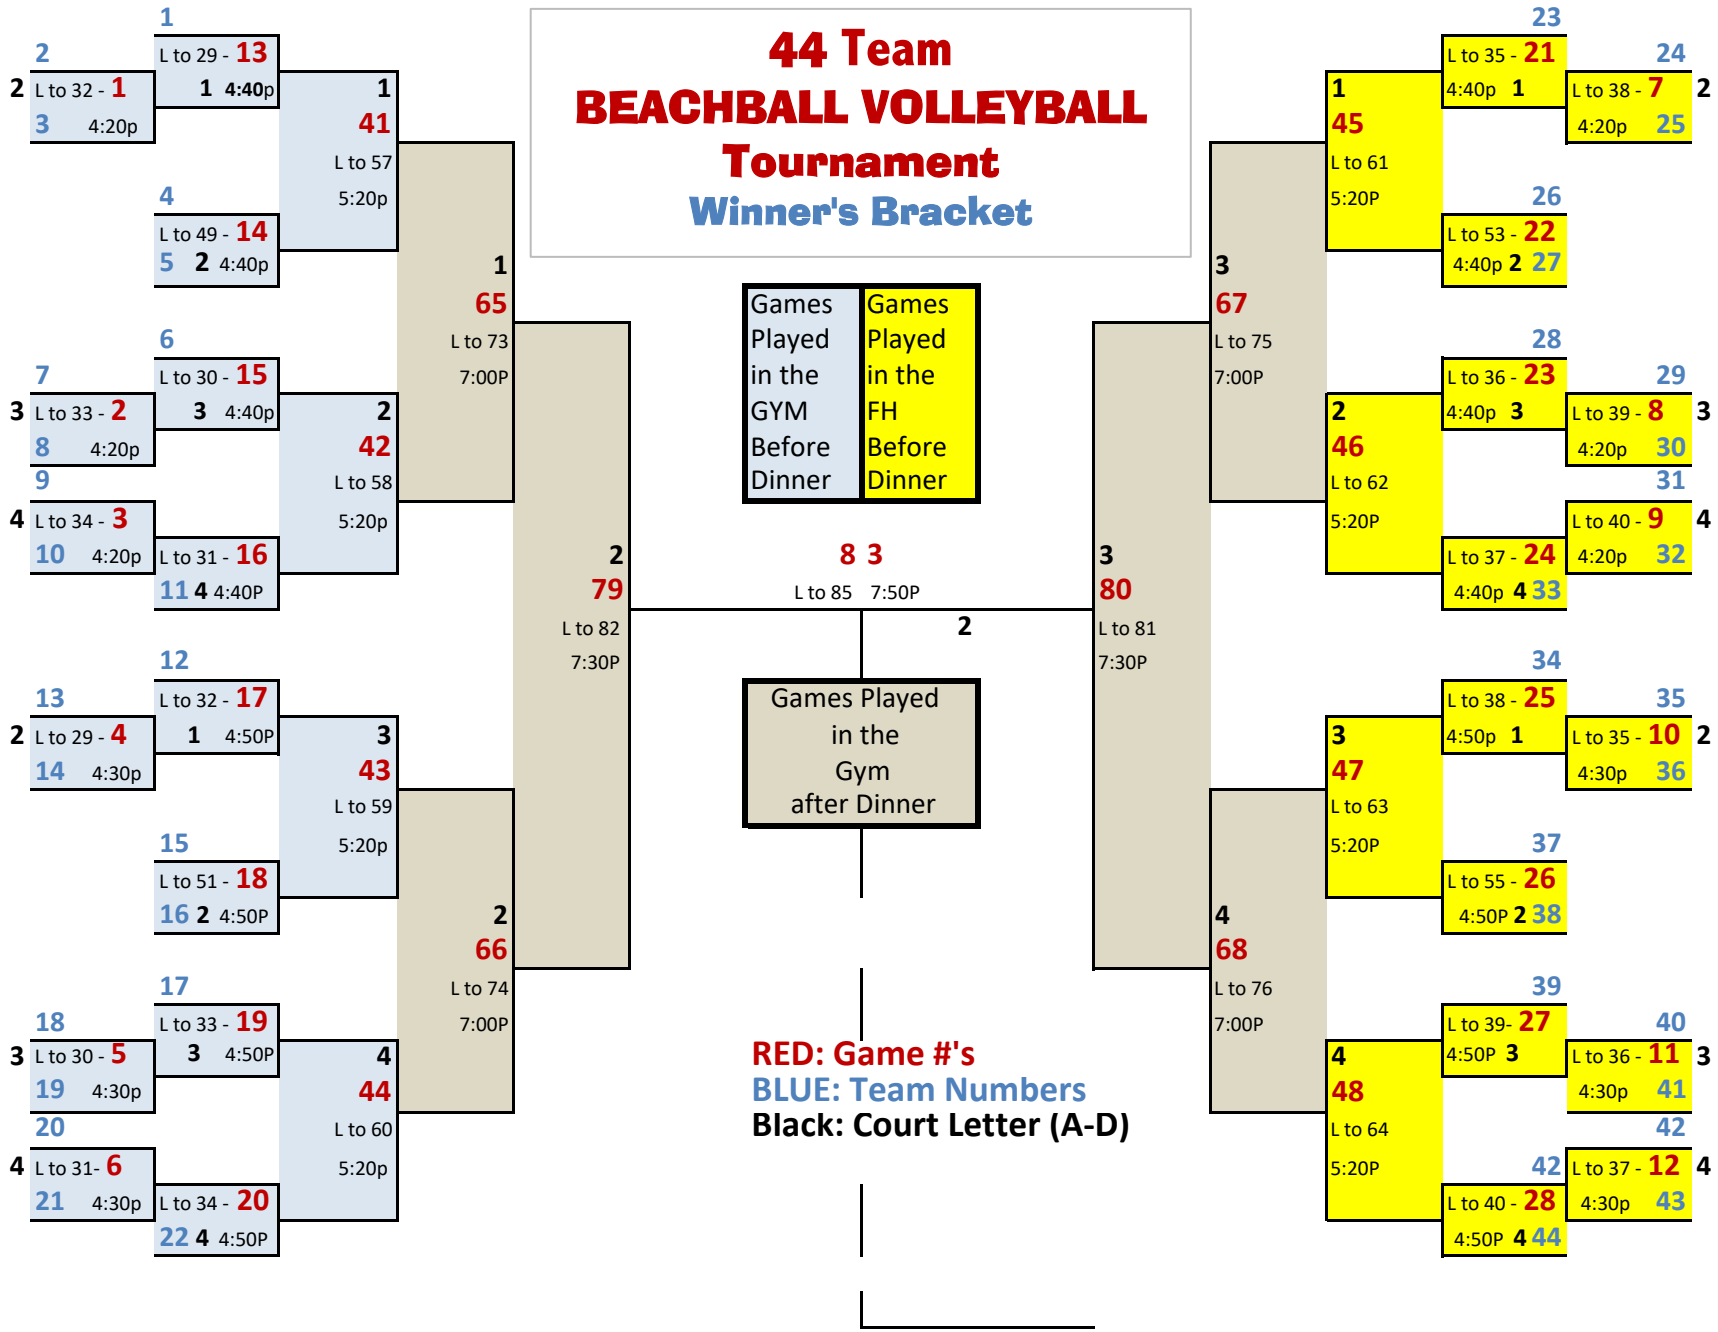

44 Team BEACHBALL VOLLEYBALL Tournament Winner's Bracket

Playing Locations:

Fieldhouse: Court 1 will be located on the south end of the field house closest to the bleachers.

Gym: Court 1 will be located on the west end of the Gym on the back side of the nested bleachers. Courts 2 & 3 will be located in the middle of the gym floor. Court 4 will be located on the east end of the gym.