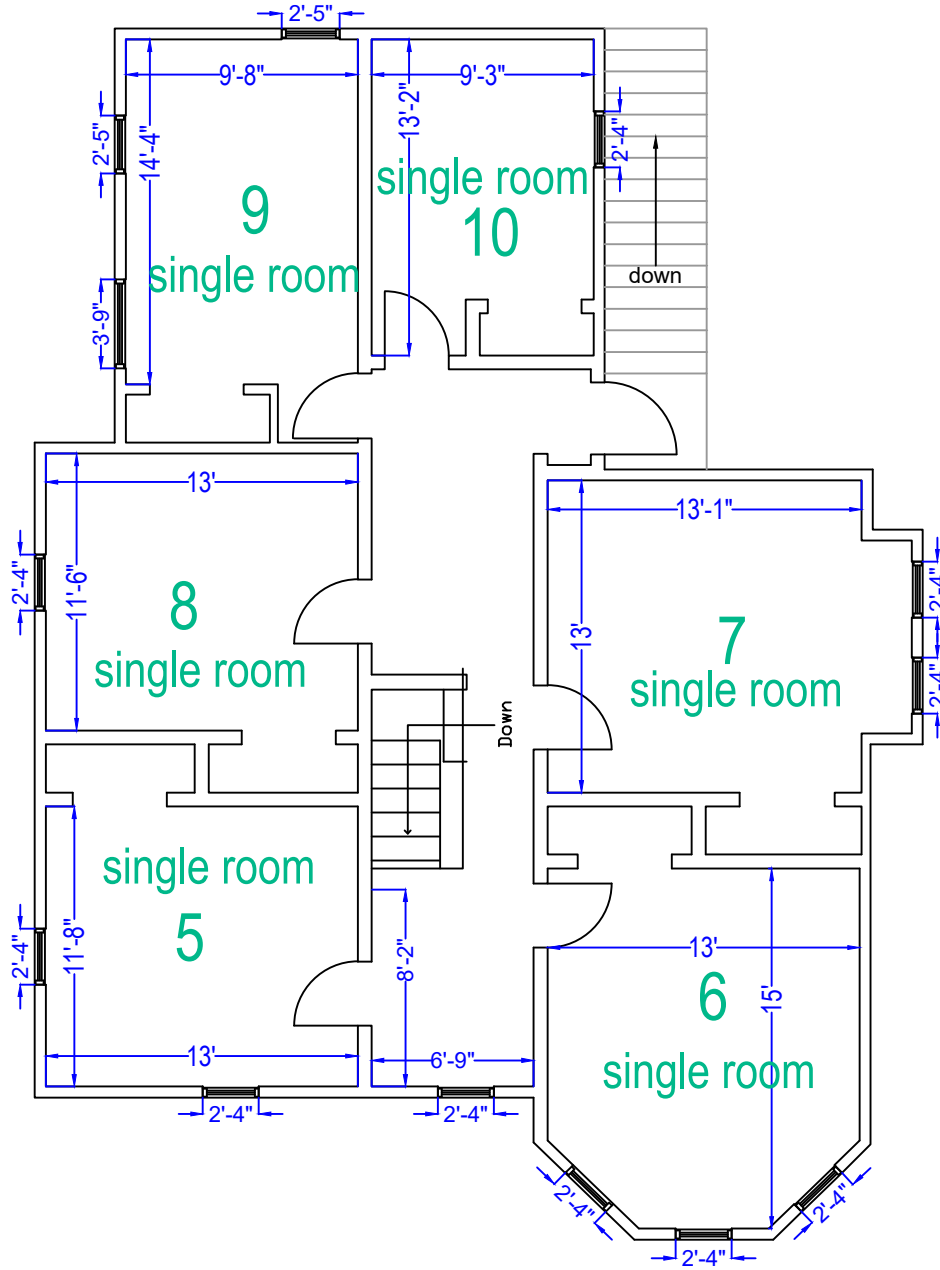

South Hall 1st floor

scale 1/8"=1'

Green=room numbers

South Hall 2nd floor

scale 1/8"=1'