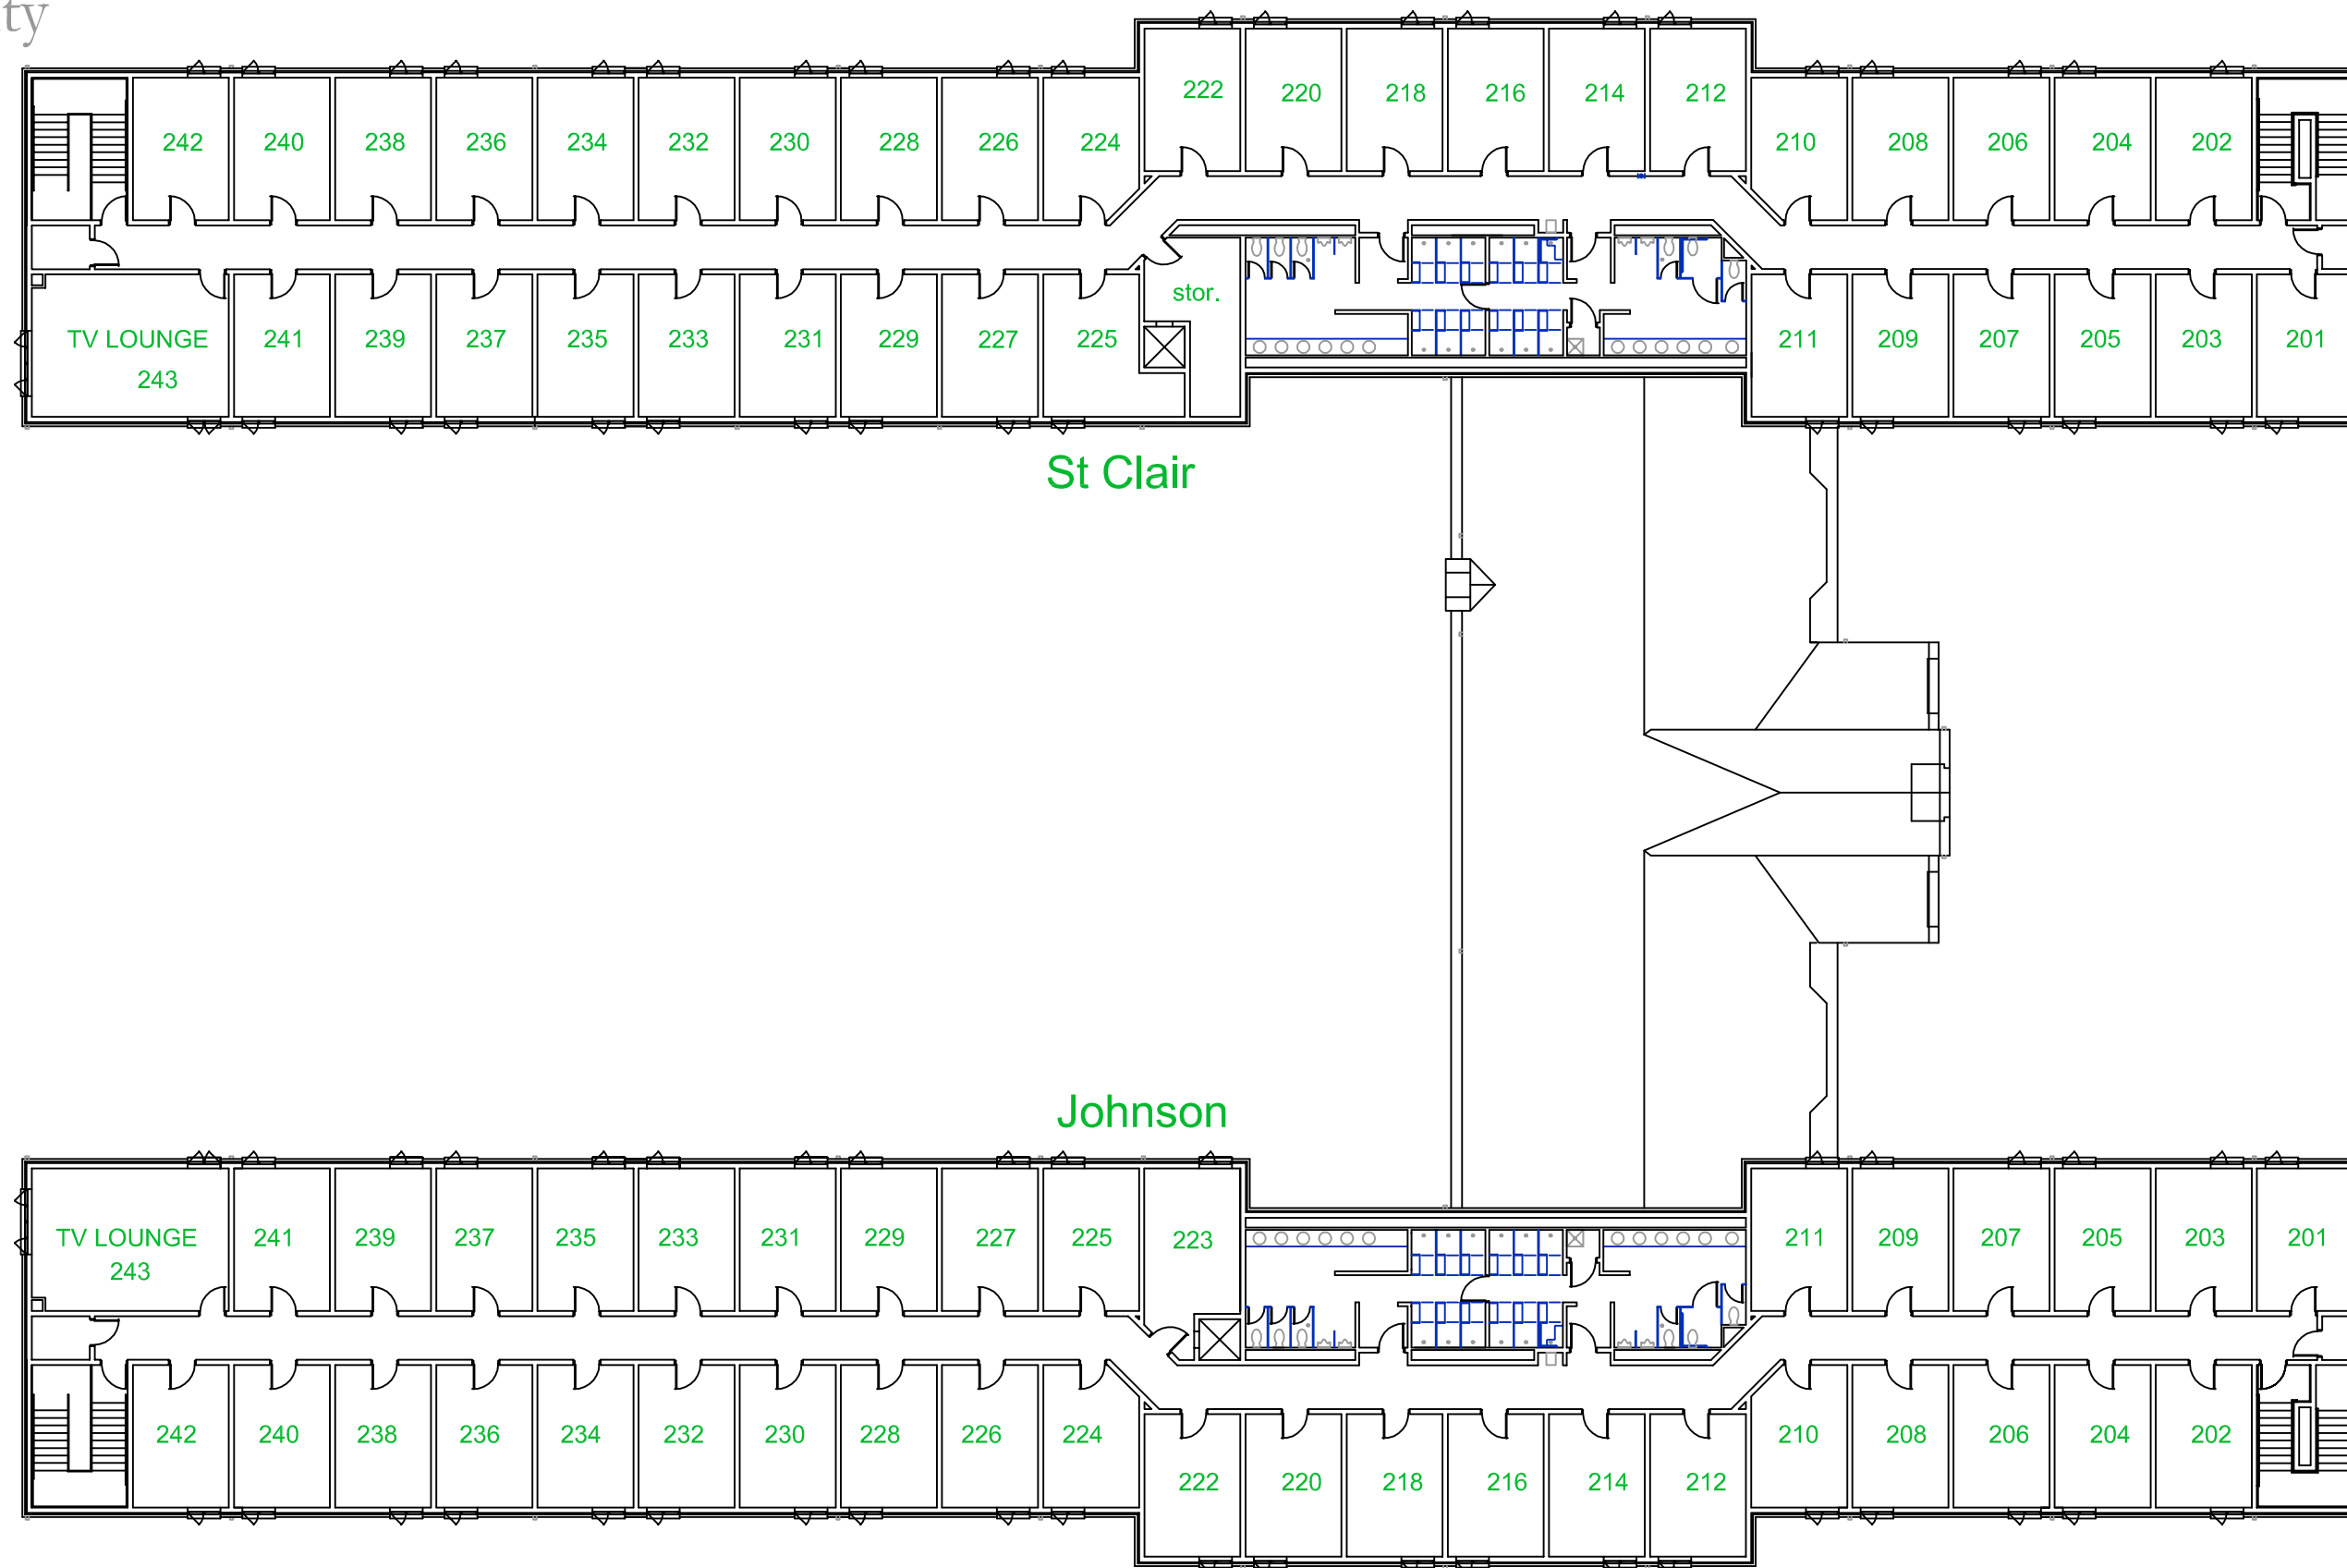

Johnson-St. Clair typical room

St Clair

Johnson

Green Center

LOUNGE

LOUNGE

Johnson/St. Clair 1st Flr

no scale