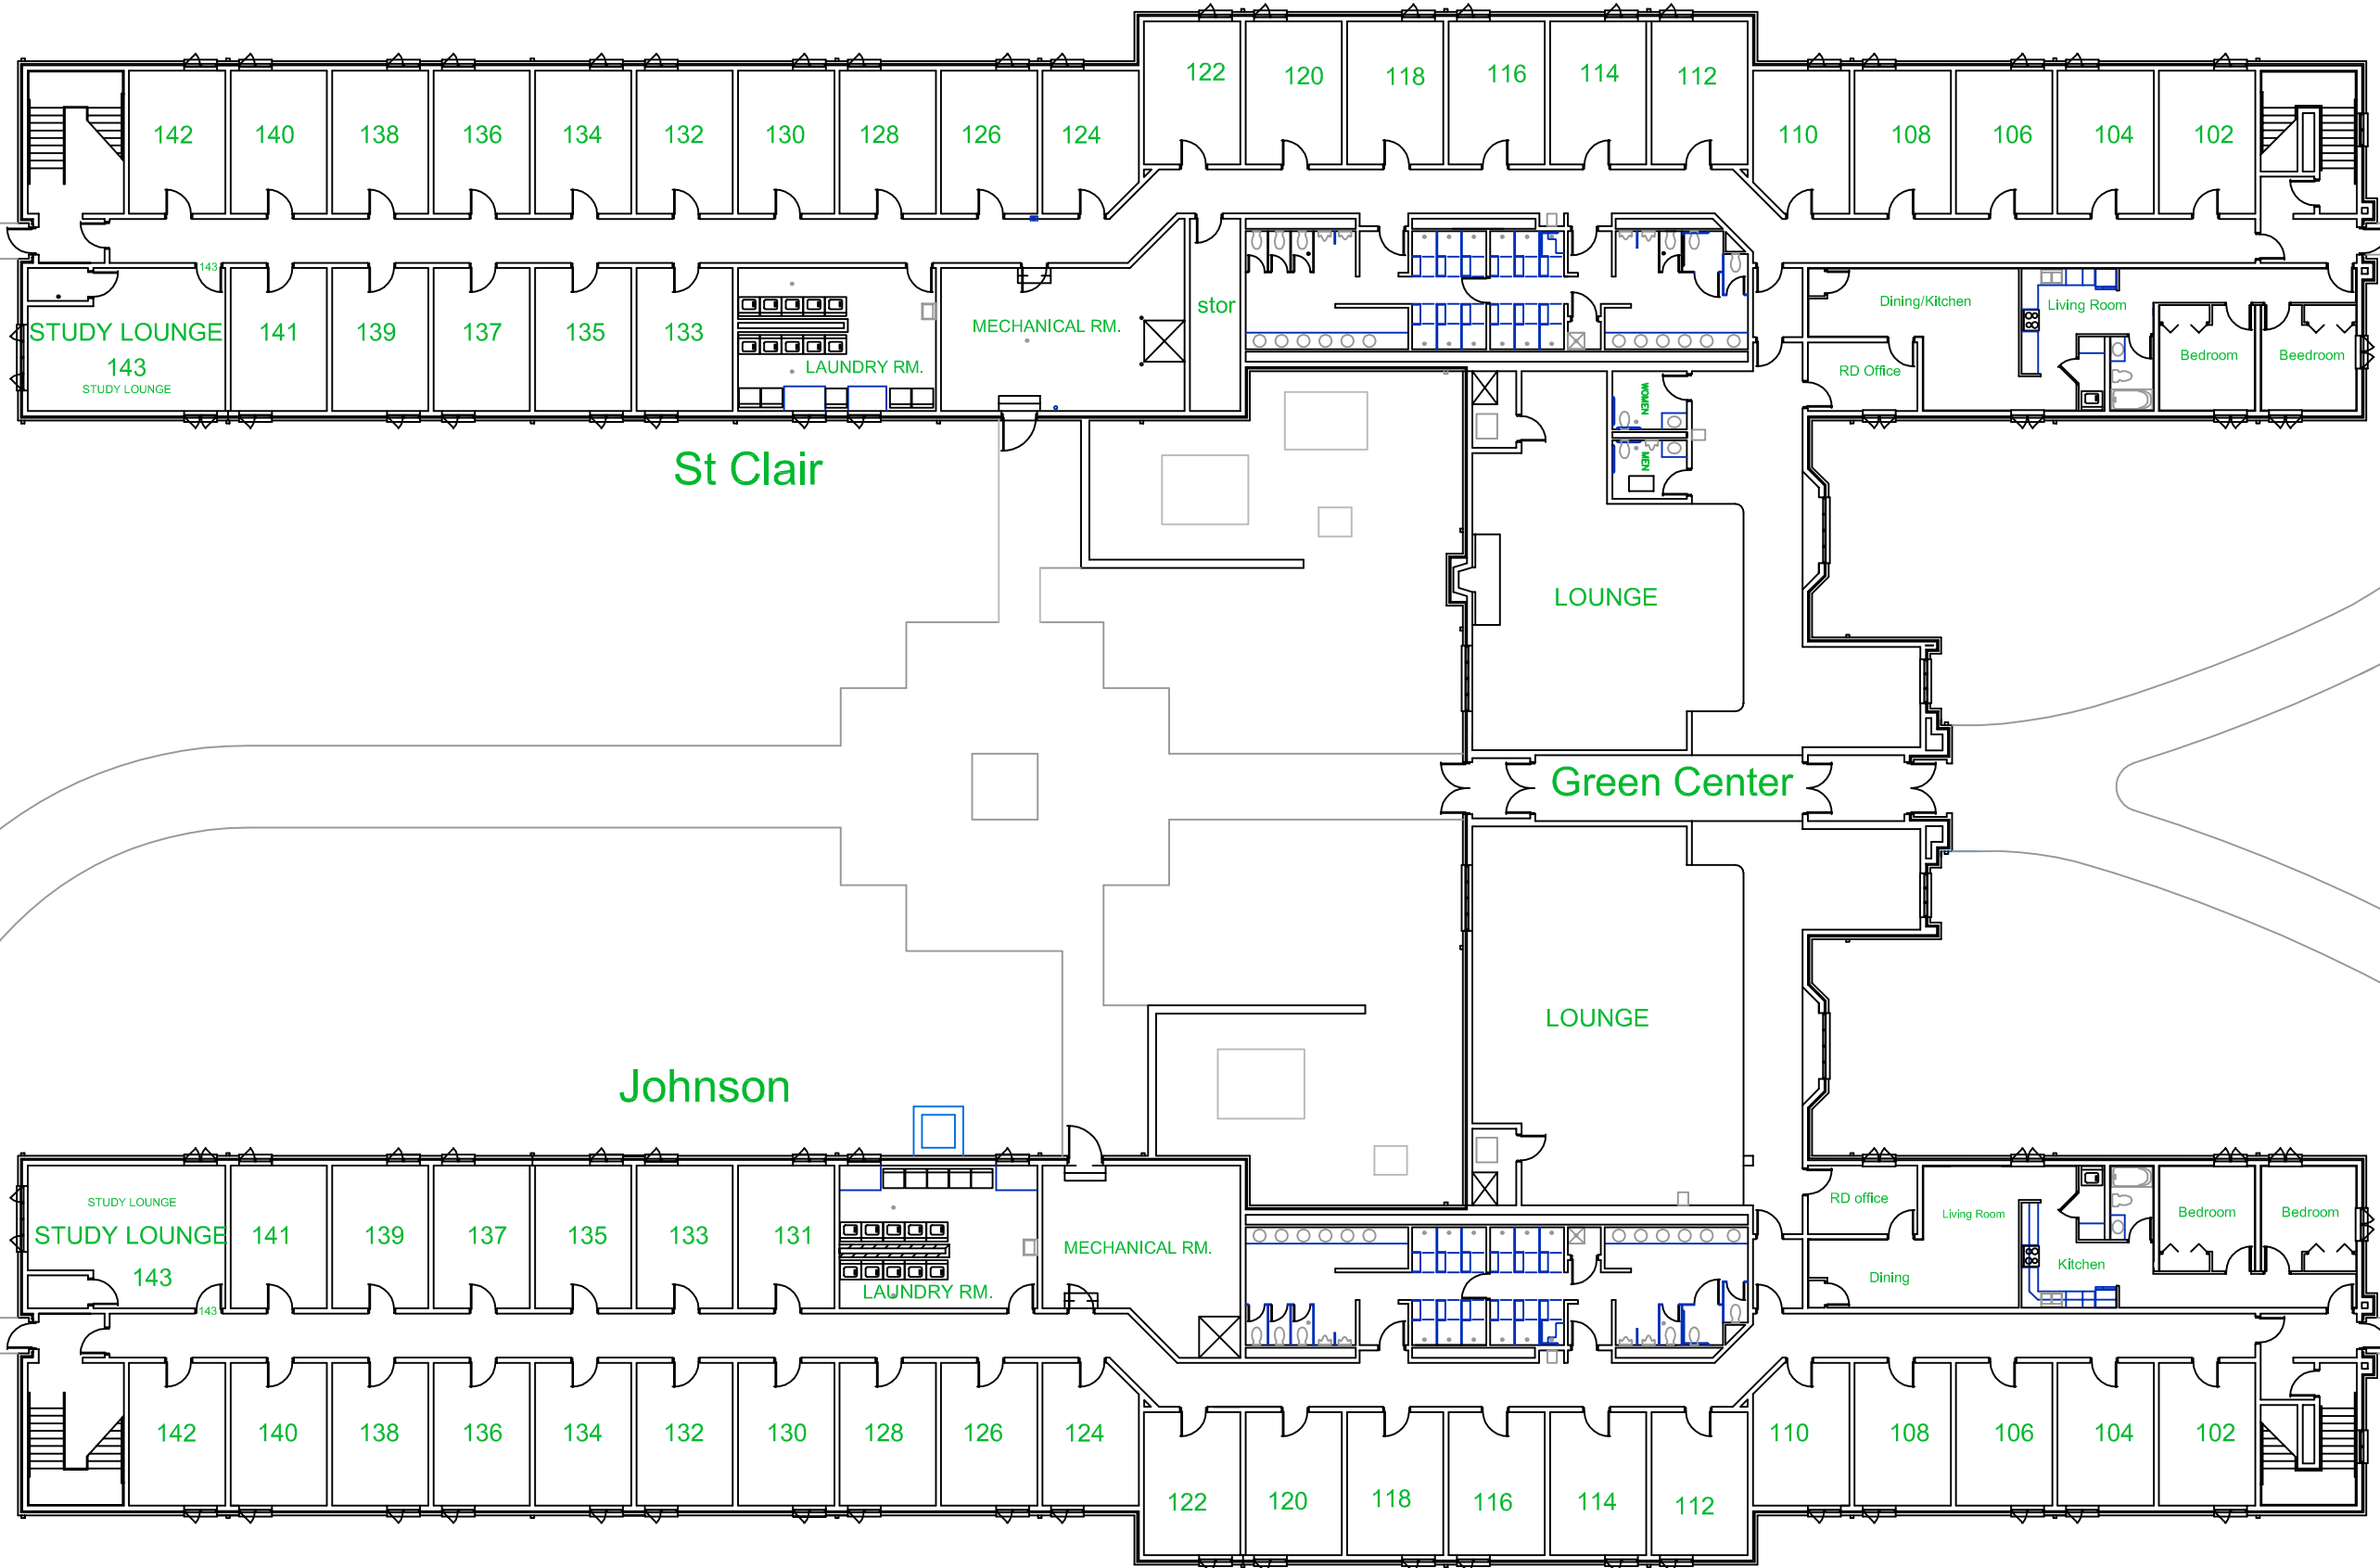

Johnson-St. Clair typical room

St Clair

Johnson

Green Center

LOUNGE

LOUNGE

Johnson/St. Clair 1st Flr

no scale